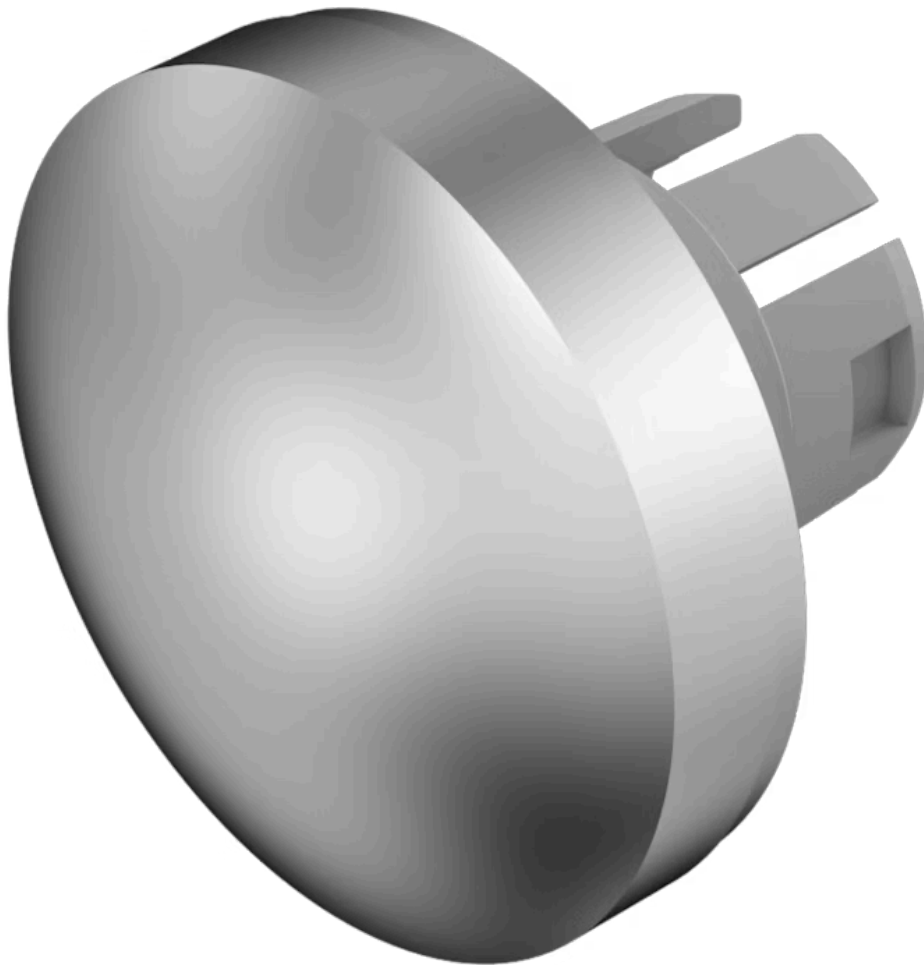

Lens

61-
9842.8

Distribution by
Farnell

<https://farnell.eao.com/component/61-9842.8/e...>

Your product:

61-9842.8 Lens

Loading ...

FRONT

Front form: Round

OPERATING-/INDICATION PART

Lens colour: Nature

Lens material: Aluminium

Lens illumination: Non illuminated

Lens shape: Convex

Lens optics: opaque

MECHANICAL CHARACTERISTICS

Weight: 0.003 kg

CERTIFICATE

REACH: REACH compliant

RoHS: RoHS compliant

OTHER

Short Description: Lens, Ø 19.7 mm, Non illuminated, Nature, Convex, Aluminium

Dimension: Ø 19.7 mm

Hints: The colour of anodised aluminium parts can vary due to technical production reasons