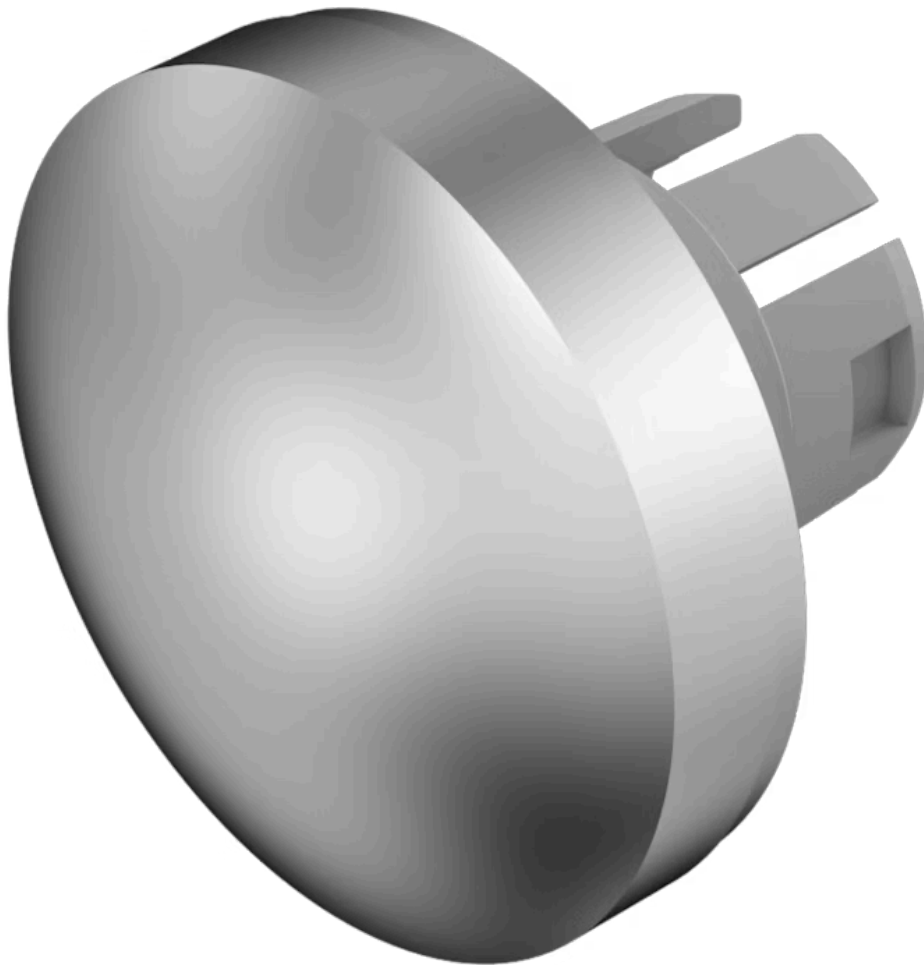

Lens

61-
9842.8

Distribution by
Farnell

<https://farnell.eao.com/component/61-9842.8/e...>

Your product:

61-9842.8 Lens

FRONT

Front form: Round

OPERATING-/INDICATION PART

Lens colour: Nature

Lens material: Aluminium

Lens illumination: Non illuminated

Lens shape: Convex

Lens optics: opaque

MECHANICAL CHARACTERISTICS

Weight: 0.003 kg

CERTIFICATE

REACH: REACH compliant

RoHS: RoHS compliant

OTHER

Short Description: Lens, Ø 19.7 mm, Non illuminated, Nature, Convex, Aluminium

Dimension: Ø 19.7 mm

Hints: The colour of anodised aluminium parts can vary due to technical production reasons