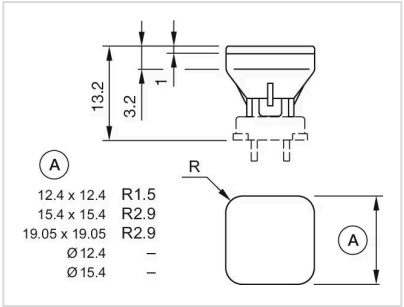

OPERATING-/INDICATION PART

Lens colour: Red

Lens material: Plastic

Lens illumination: Illuminated

Lens shape: Flush

Lens optics: translucent

MECHANICAL CHARACTERISTICS

Weight: 0.001 kg

CERTIFICATE

REACH: REACH compliant

RoHS: RoHS compliant

OTHER

Short Description: Lens, Ø 15.4 mm, Illuminated, Red, Flush, Plastic

Dimension: Ø 15.4 mm

Dimension drawings:

A = Front dimension