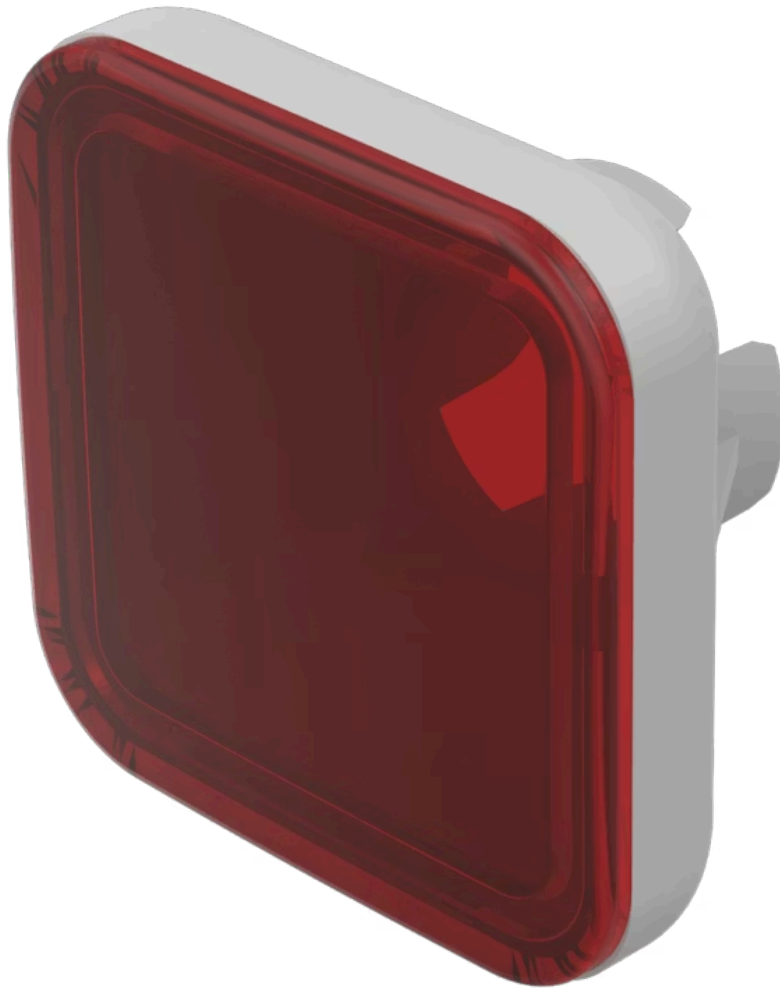

Lens

70-
921.2

Distribution by
Farnell

Your product:

70-921.2 Lens

FRONT

Front form: Square

OPERATING-/INDICATION PART

Lens colour: Red

Lens material: Plastic

Lens illumination: Illuminated

Lens shape: Flush

Lens optics: translucent

MECHANICAL CHARACTERISTICS

Weight: 0.001 kg

CERTIFICATE

REACH: REACH compliant

RoHS: RoHS compliant

OTHER

Short Description: Lens, 15.4 mm x 15.4 mm, Illuminated, Red, Flush, Plastic

Dimension: 15.4 mm x 15.4 mm

Dimension drawings:

A = Front dimension