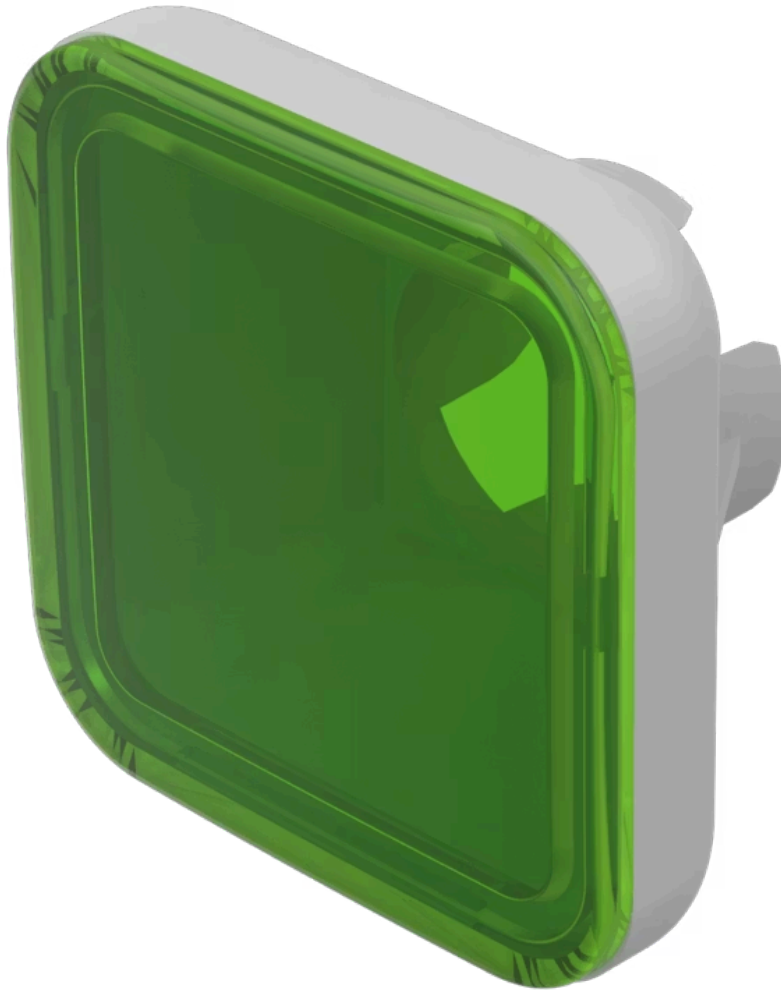

Lens

70-
921.5

Distribution by
Farnell

Your product:

70-921.5 Lens

FRONT

Front form: Square

OPERATING-/INDICATION PART

Lens colour: Green

Lens material: Plastic

Lens illumination: Illuminated

Lens shape: Flush

Lens optics: translucent

MECHANICAL CHARACTERISTICS

Weight: 0.001 kg

CERTIFICATE

REACH: REACH compliant

RoHS: RoHS compliant

OTHER

Short Description: Lens, 15.4 mm x 15.4 mm, Illuminated, Green, Flush, Plastic

Dimension: 15.4 mm x 15.4 mm

Dimension drawings:

A = Front dimension