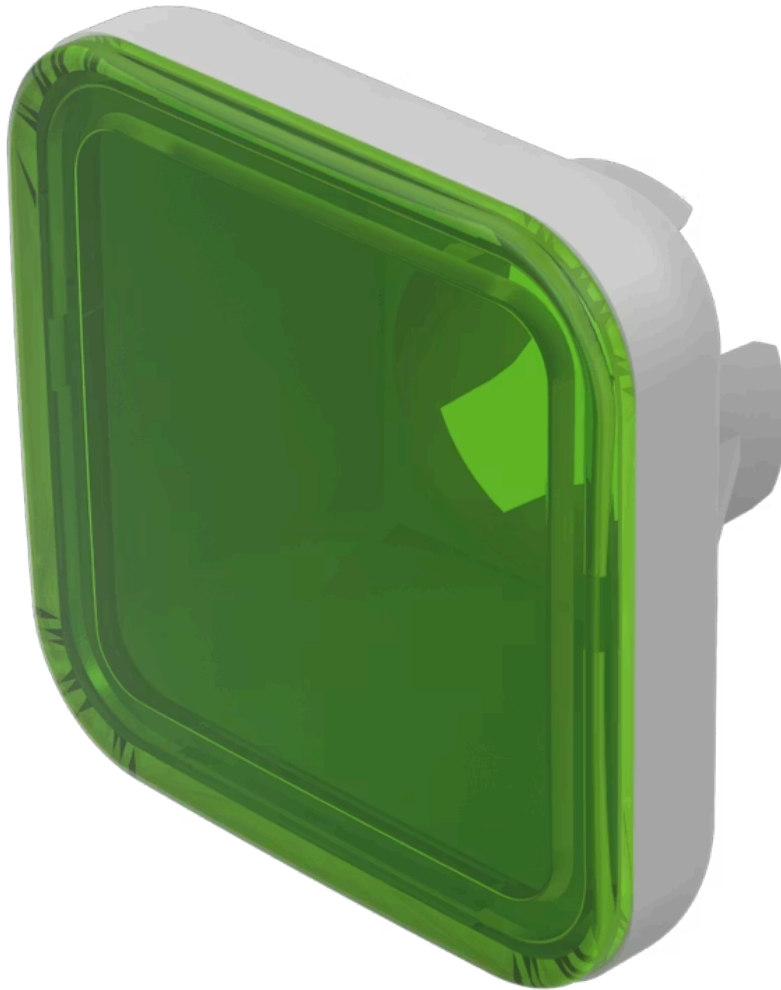

Lens

70-
921.5

Distribution by
Farnell

<https://farnell.eao.com/component/70-921.5/en...>

Your product:

70-921.5 Lens

Loading ...

FRONT

Front form: Square

OPERATING-/INDICATION PART

Lens colour: Green

Lens material: Plastic

Lens illumination: Illuminated

Lens shape: Flush

Lens optics: translucent

MECHANICAL CHARACTERISTICS

Weight: 0.001 kg

CERTIFICATE

REACH: REACH compliant

RoHS: RoHS compliant

OTHER

Short Description: Lens, 15.4 mm x 15.4 mm, Illuminated, Green, Flush, Plastic

Dimension: 15.4 mm x 15.4 mm

Dimension drawings: