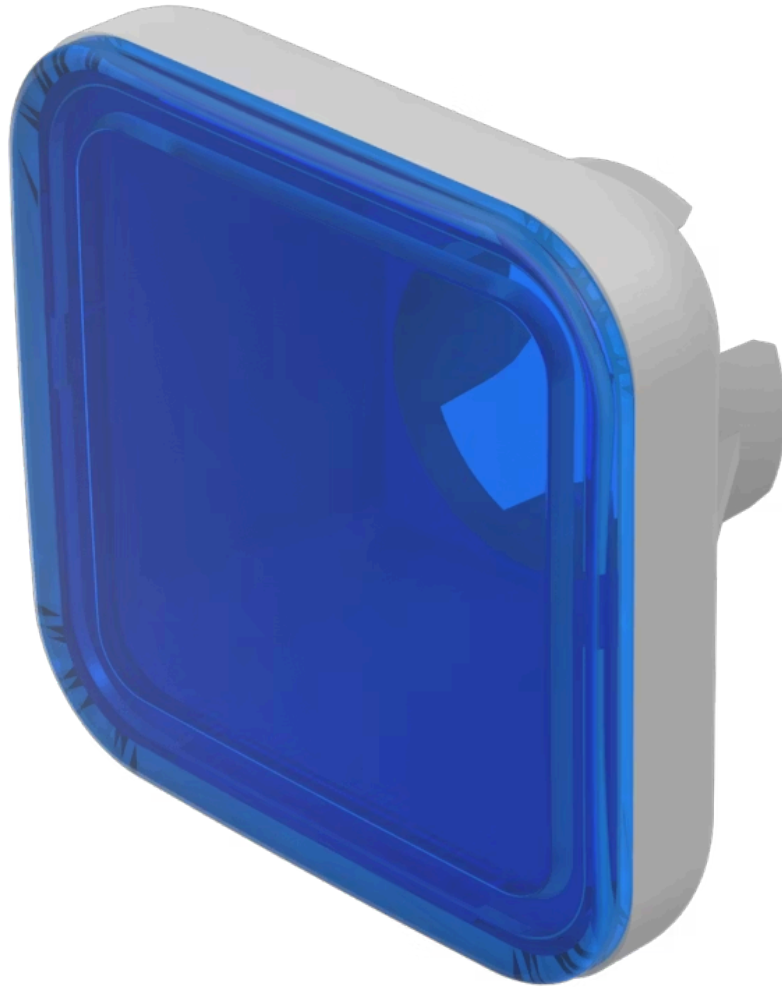

Lens

70-
921.6

Distribution by
Farnell

Your product:

70-921.6 Lens

FRONT

Front form: Square

OPERATING-/INDICATION PART

Lens colour: Blue

Lens material: Plastic

Lens illumination: Illuminated

Lens shape: Flush

Lens optics: translucent

MECHANICAL CHARACTERISTICS

Weight: 0.001 kg

CERTIFICATE

REACH: REACH compliant

RoHS: RoHS compliant

OTHER

Short Description: Lens, 15.4 mm x 15.4 mm, Illuminated, Blue, Flush, Plastic

Dimension: 15.4 mm x 15.4 mm

Dimension drawings:

A = Front dimension