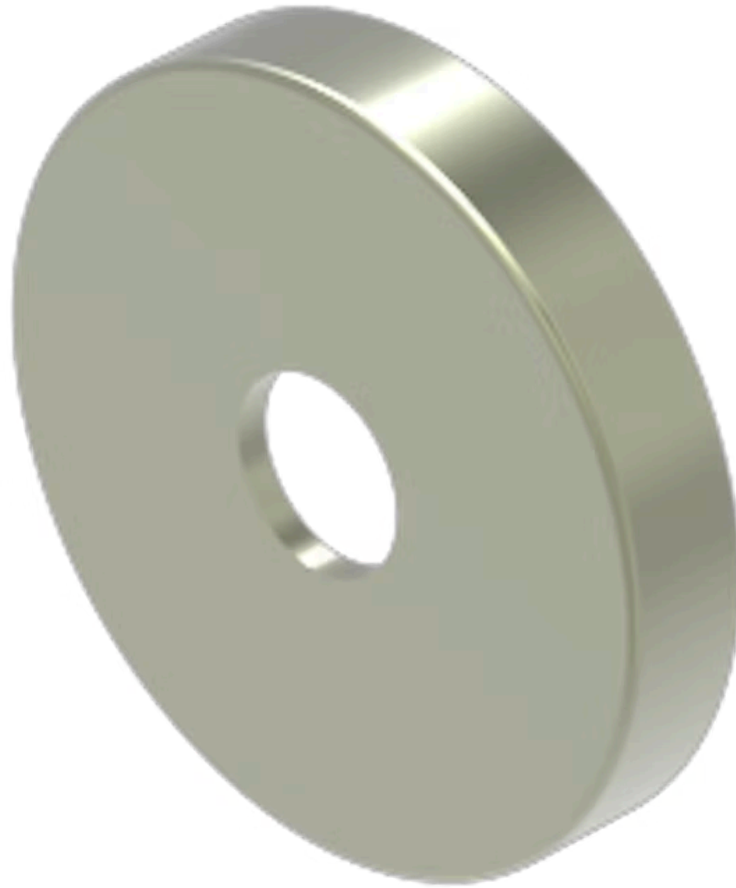

Lens

704.601.51

Distribution by
Farnell

<https://farnell.eao.com/component/704.601.51/...>

Your product:

704.601.51 Lens

FRONT

Front form: Round

OPERATING-/INDICATION PART

Lens colour: Olive green

Lens material: Aluminium

Lens illumination: Illuminated

Lens shape: Flush

Lens optics: opaque

Lens type: Level with front bezel

Marking plate illumination: illuminative

Shape of illumination: Dot

MECHANICAL CHARACTERISTICS

Weight: 0.001 kg

CERTIFICATE

REACH: REACH compliant

RoHS: RoHS compliant

OTHER

Short Description: Lens, Ø 23.7 mm, Illuminated, Olive green, Flush, Aluminium

Dimension: Ø 23.7 mm

Internal size:

Ø 20 mm

Hints:

The colour of anodised aluminium parts can vary due to technical production reasons