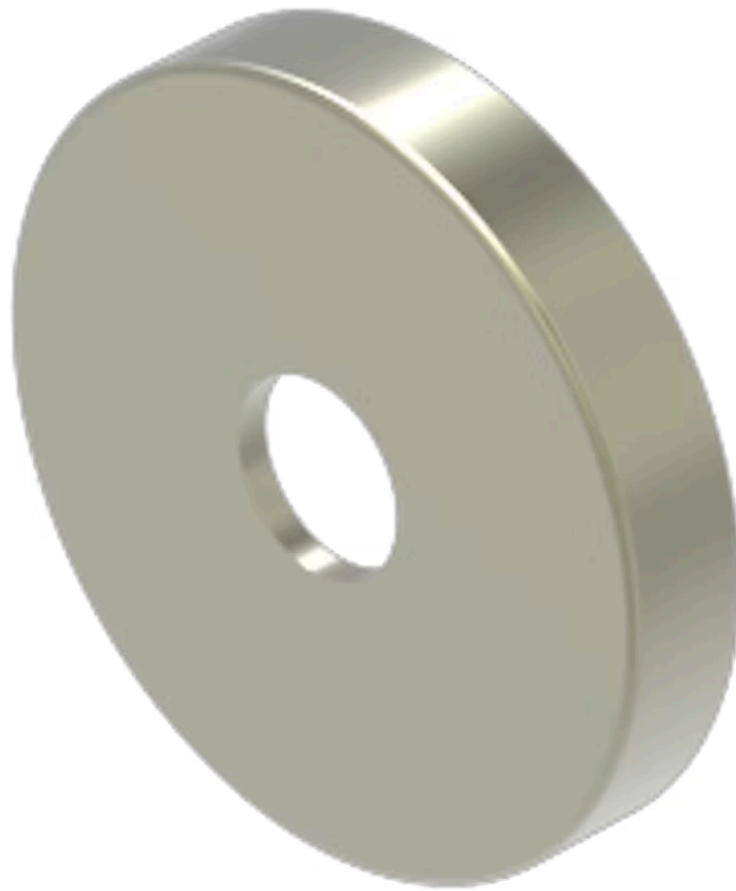

Lens

704.601.51

Distribution by
Farnell

<https://farnell.eao.com/component/704.601.51/...>