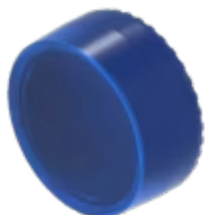

Your product:

704.611.6 Lens

Loading ...

FRONT

Front form: Round

OPERATING-/INDICATION PART

Lens colour: Blue

Lens material: Plastic

Lens illumination: Illuminated

Lens shape: Flush

Lens optics: transparent

Lens type: Raised above front bezel

Marking plate illumination: illuminative

Shape of illumination: Front

MECHANICAL CHARACTERISTICS

Weight: 0.002 kg

CERTIFICATE

REACH: REACH compliant

RoHS: RoHS compliant

OTHER

Short Description: Lens, Ø 23.7 mm, Illuminated, Blue, Flush, Plastic

Dimension: Ø 23.7 mm