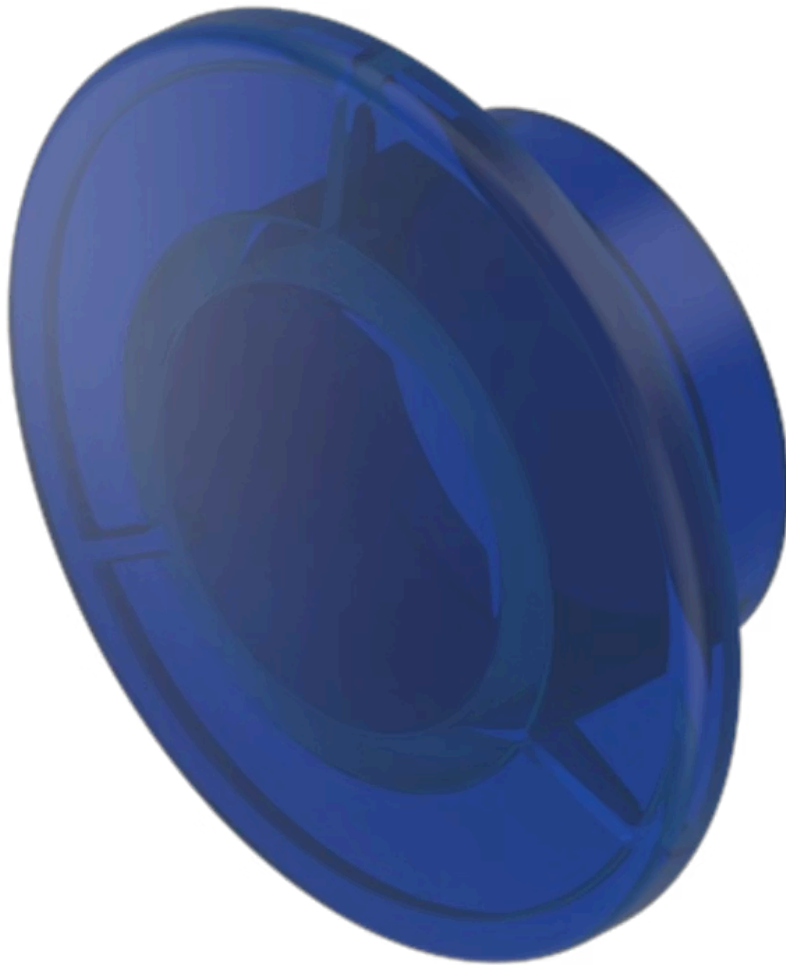

Lens

704.614.6

Distribution by
Farnell

<https://farnell.eao.com/component/704.614.6/e...>

Your product:

704.614.6 Lens

FRONT

Front form: Round

OPERATING-/INDICATION PART

Lens colour: Blue

Lens material: Plastic

Lens illumination: Illuminated

Lens shape: Mushroom-head

Lens optics: transparent

Shape of illumination: Front

MECHANICAL CHARACTERISTICS

Weight: 0.005 kg

CERTIFICATE

REACH: REACH compliant

RoHS: RoHS compliant

OTHER

Short Description: Lens, Ø 40 mm, Illuminated, Blue, Mushroom-head, Plastic

Dimension: Ø 40 mm

Hints: To obtain IP67, use marking plate Part No. 704.609.9