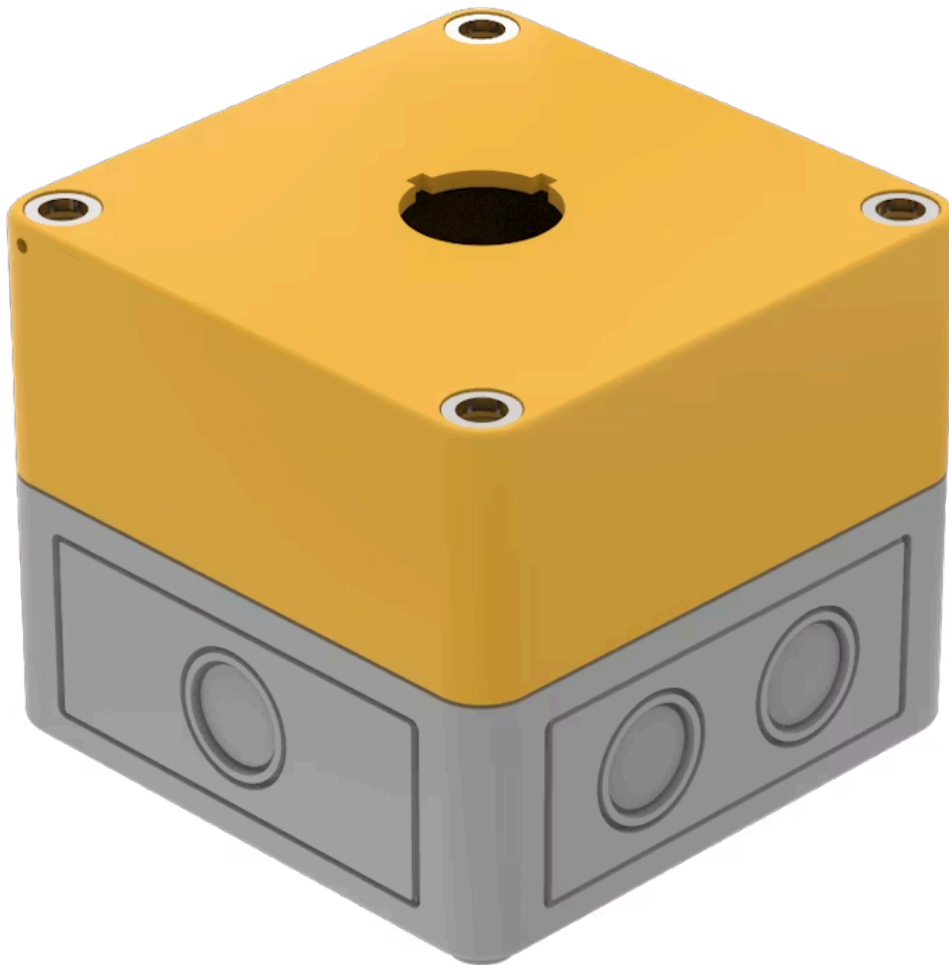

Enclosure

704.945.0

Distribution by
Farnell

<https://farnell.eao.com/component/704.945.0/e...>

Your product:

704.945.0 Enclosure

Loading ...

FRONT

Colour: Grey

ELECTRICAL CHARACTERISTICS

Forward voltage:

MECHANICAL CHARACTERISTICS

Weight: 0.195 kg

AMBIENT CONDITION

IP Protection: IP66

OTHER

Short Description: Enclosure, 94 mm x 94 mm x 81 mm, Plastic, Grey

Titel Accessory: Enclosure

Dimension: 94 mm x 94 mm x 81 mm

Material: Plastic

Product attributes: Bottom grey similar RAL 7035; cover lead-sealable, yellow similar RAL 1004

Colour RAL: 7035 RAL

Dimension drawings: