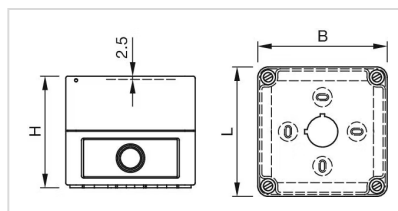

Colour: Grey

MECHANICAL CHARACTERISTICS

Weight: 0.572 kg

AMBIENT CONDITION

IP Protection: IP66

OTHER

Short Description: Enclosure, 180 mm x 182 mm x 110 mm, Plastic, Grey

Titel Accessory: Enclosure

Dimension: 180 mm x 182 mm x 110 mm

Material: Plastic

Product attributes: With mounting cut-out 4 x Ø 22.3 mm, with anti-twist device

Colour RAL: 7035 RAL

Dimension drawings:

for Part No. 704.945.1, 704.945.2, 704.945.3,
704.945.4, 704.945.5