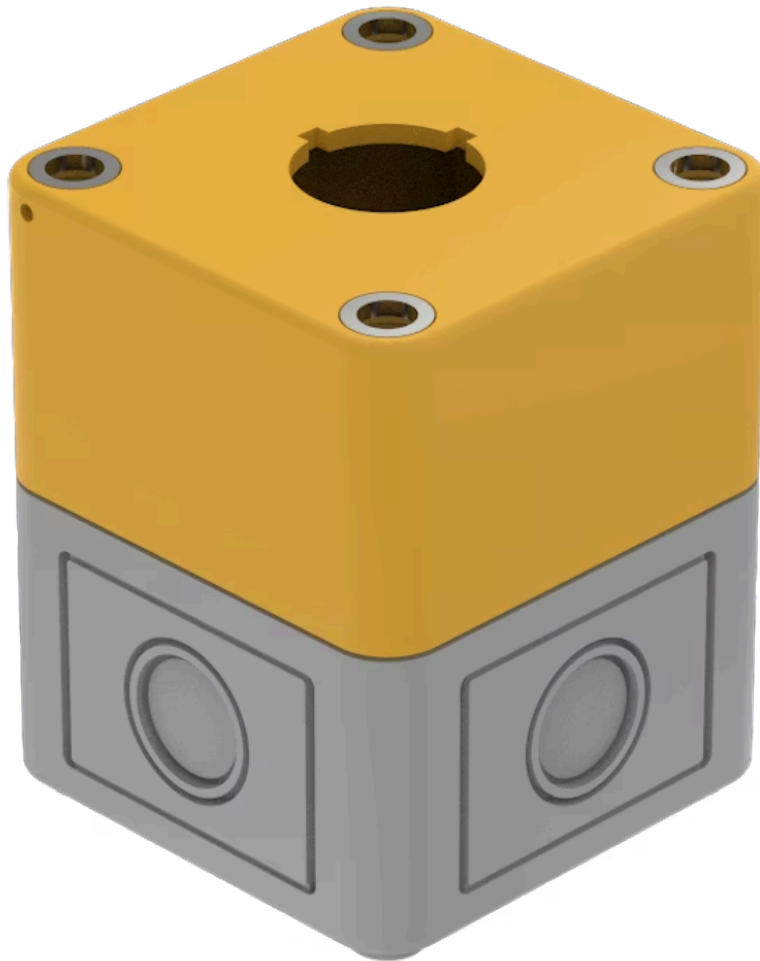

# Enclosure

704.945.7

Distribution by  
Farnell

<https://farnell.eao.com/component/704.945.7/e...>

Your product:

## 704.945.7 Enclosure

*Loading ...*

### FRONT

**Colour:** Grey

### OTHER

**Short Description:** Enclosure, 65 mm x 65 mm x 81 mm, Plastic, Grey

**Titel Accessory:** Enclosure

**Dimension:** 65 mm x 65 mm x 81 mm

**Material:** Plastic

**Product attributes:** Bottom grey similar RAL 7035; cover lead-sealable, yellow similar RAL 1004