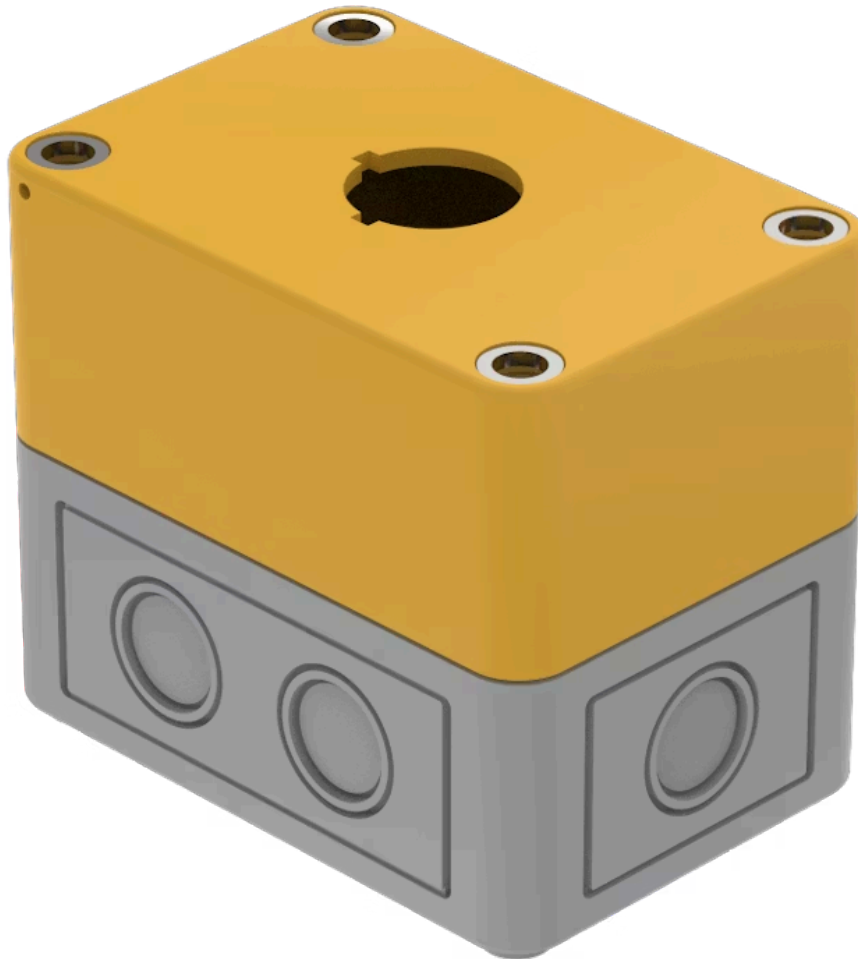

Enclosure

704.945.8

Distribution by
Farnell

<https://farnell.eao.com/component/704.945.8/e...>

Your product:

704.945.8 Enclosure

Loading ...

FRONT

Colour: Grey

MECHANICAL CHARACTERISTICS

Weight: 0.157 kg

AMBIENT CONDITION

IP Protection: IP66

OTHER

Short Description: Enclosure, 94 mm x 65 mm x 81 mm, Plastic, Grey

Titel Accessory: Enclosure

Dimension: 94 mm x 65 mm x 81 mm

Material: Plastic

Product attributes: Bottom grey similar RAL 7035; cover lead-sealable, yellow similar RAL 1004

Colour RAL: 7035 RAL

Dimension drawings: