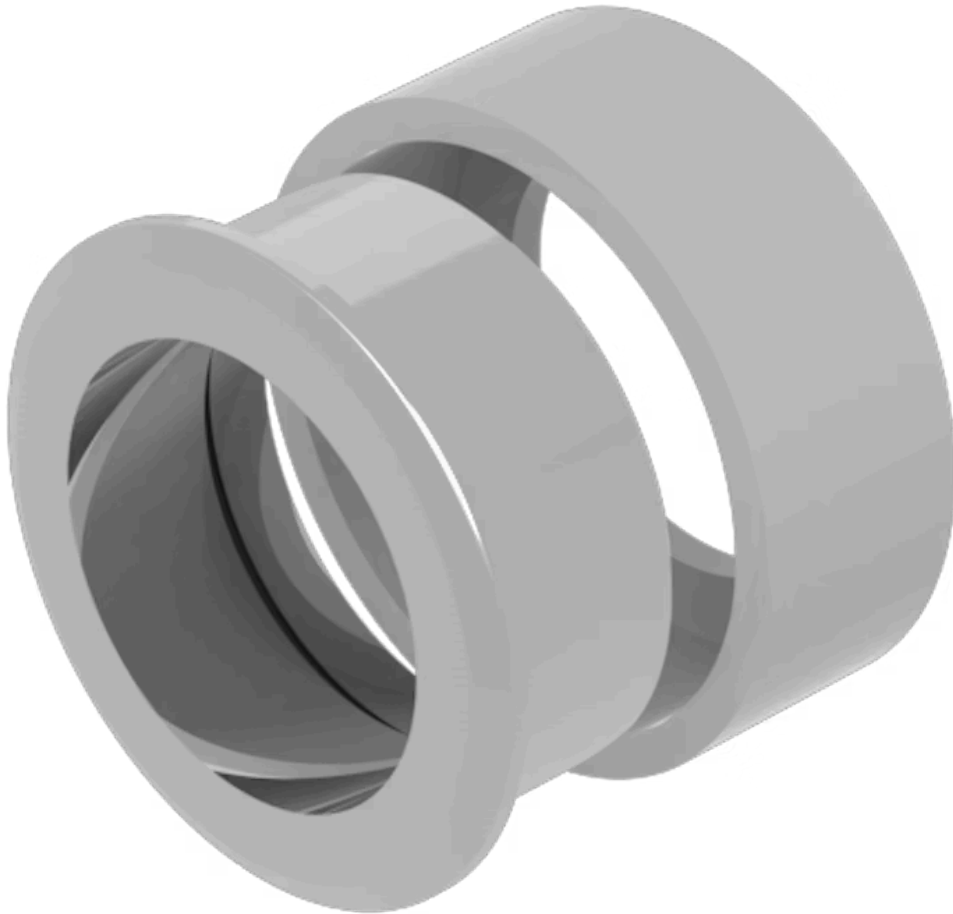

Front bezel set

704.955.10

Distribution by
Farnell

<https://farnell.eao.com/component/704.955.10/...>

Your product:

704.955.10 Front bezel set

FRONT

Front dimension:	Ø 35 mm
Front form:	Round
Front bezel colour:	Nature
Front bezel material:	Stainless steel 316
Front bezel type:	Flush

MOUNTING

Mounting cut-out:	Ø 30.5 mm
Mounting type:	Panel mounting

MECHANICAL CHARACTERISTICS

Weight:	0.034 kg
----------------	----------

CERTIFICATE

REACH:	REACH compliant
RoHS:	RoHS compliant

OTHER

Short Description:	Front bezel set, Ø 35 mm, Nature, Stainless steel 316
Dimension:	Ø 35 mm
Housing colour:	Silver
Housing material:	Metal

Mounting cut-outs:

- A = Screw terminal
- B = Push-in terminal (PIT)
- C = Plug-in terminal 6.3 mm x 0.8 mm
- D = Double plug-in terminal 6.3 mm x 0.8 mm