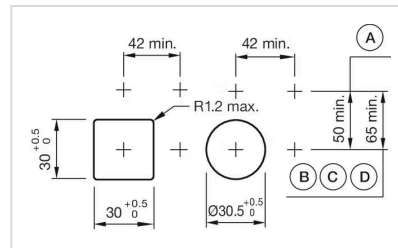

Mounting cut-outs:

- A = Screw terminal
- B = Push-in terminal (PIT)
- C = Plug-in terminal 6.3 mm x 0.8 mm
- D = Double plug-in terminal 6.3 mm x 0.8 mm