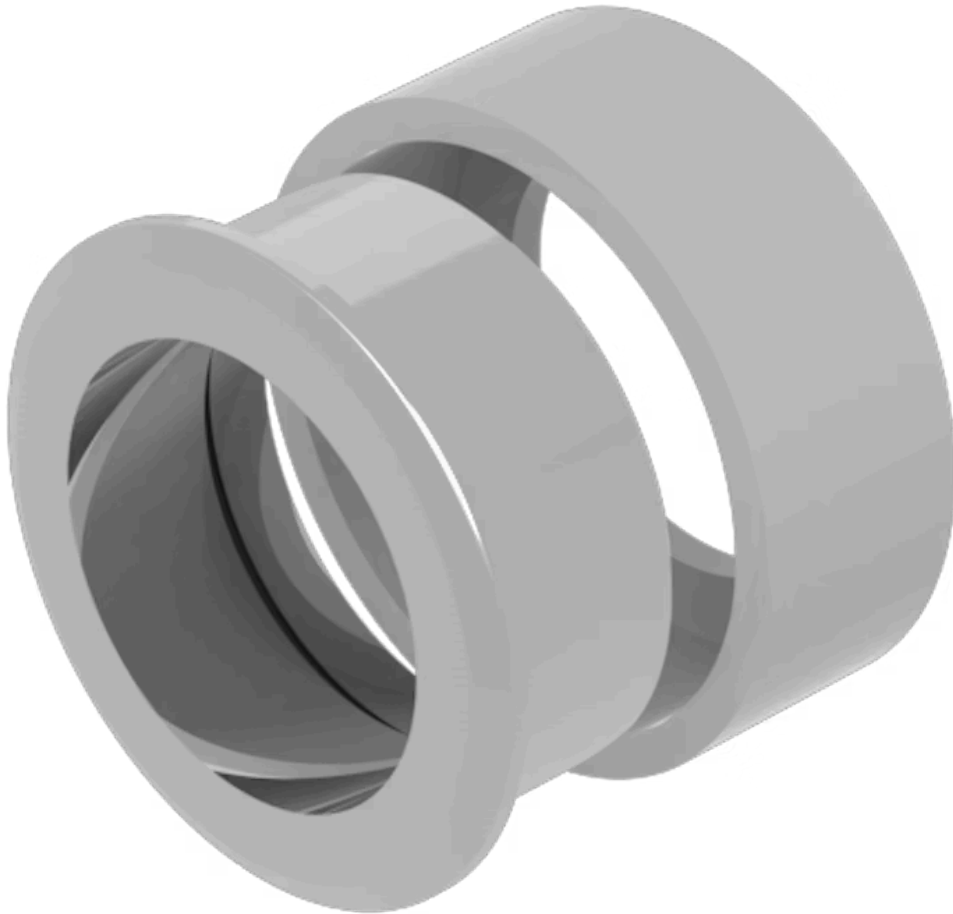

Front bezel set

704.955.9

Distribution by
Farnell

<https://farnell.eao.com/component/704.955.9/e...>

Your product:

704.955.9 Front bezel set

Loading ...

FRONT

Front dimension:	Ø 35 mm
Front form:	Round
Front bezel colour:	Nature
Front bezel material:	Stainless steel 304
Front bezel type:	Flush

MOUNTING

Mounting cut-out:	Ø 30.5 mm
Mounting type:	Panel mounting

MECHANICAL CHARACTERISTICS

Weight:	0.034 kg
----------------	----------

CERTIFICATE

REACH:	REACH compliant
RoHS:	RoHS compliant

OTHER

Short Description:	Front bezel set, Ø 35 mm, Nature, Stainless steel 304
Dimension:	Ø 35 mm
Housing colour:	Silver
Housing material:	Metal