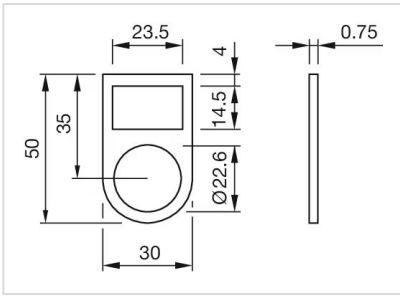

Short Description: Legend frame, 30 mm x 50 mm x 0.75 mm, Aluminium, adhesive, Black, anodised

Titel Accessory: Legend frame

Dimension: 30 mm x 50 mm x 0.75 mm

Material: Aluminium

Product attributes: For raised design

Hints: The colour of anodised aluminium parts can vary due to technical production reasons

Dimension drawings:

for Part No. 704.968.2