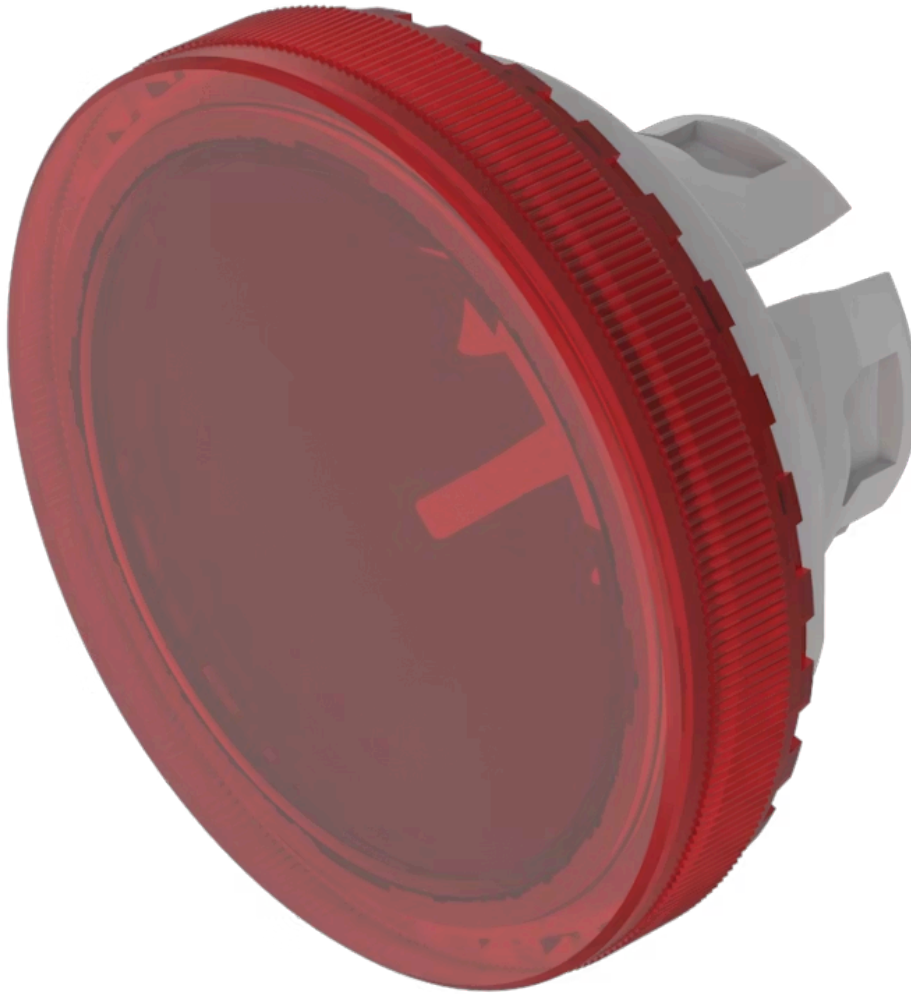

Lens

84-
7111.200

Distribution by
Farnell

Your product:

84-7111.200 Lens

Loading ...

FRONT

Front form: Round

OPERATING-/INDICATION PART

Lens colour: Red

Lens material: Plastic

Lens illumination: Illuminated

Lens shape: Flush

Lens optics: transparent

Lens type: Level with front bezel

Symbol: No Symbol

Shape of illumination: Front

MECHANICAL CHARACTERISTICS

Weight: 0.001 kg

CERTIFICATE

REACH: REACH compliant

RoHS: RoHS compliant

OTHER

Short Description: Lens, Ø 19.7 mm, Illuminated, No Symbol, Red, Flush, Plastic

Dimension: Ø 19.7 mm

Description component:

Material lens: Plastic as per UL94 V2