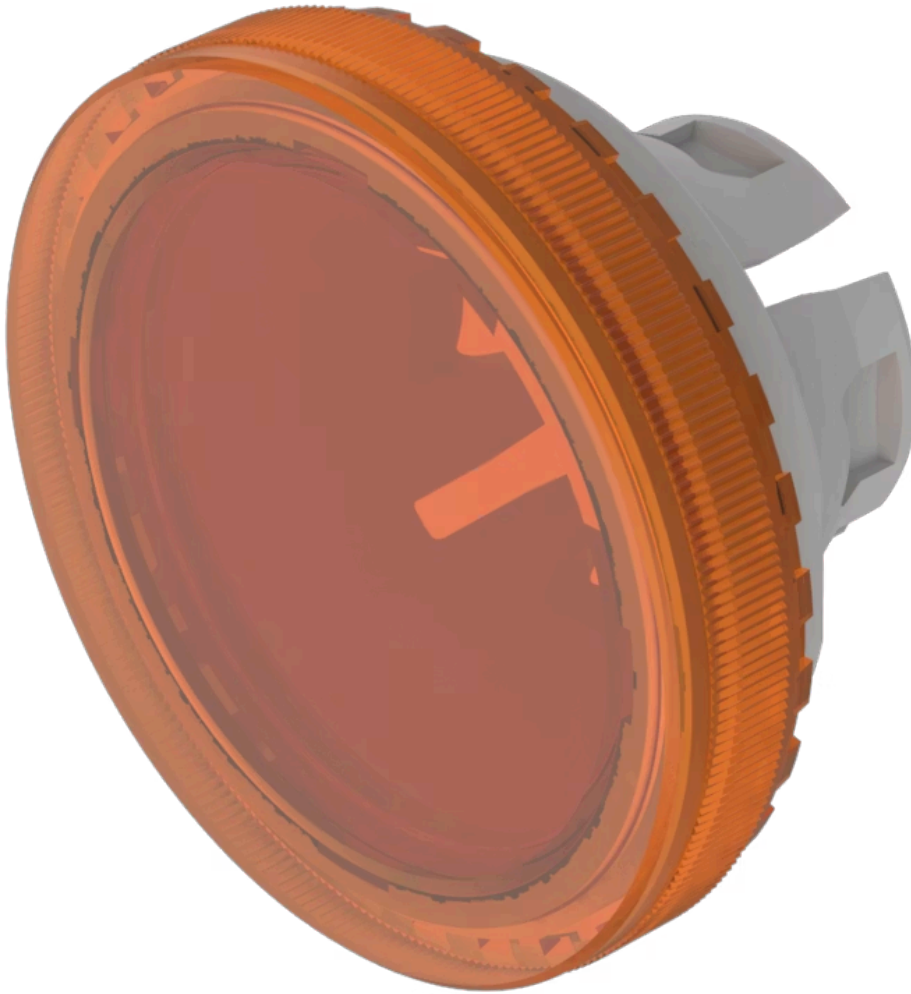

Lens

84-
7111.300

Distribution by
Farnell

<https://farnell.eao.com/component/84-7111.300...>

Your product:

84-7111.300 Lens

Loading ...

FRONT

Front form: Round

OPERATING-/INDICATION PART

Lens colour: Orange

Lens material: Plastic

Lens illumination: Illuminated

Lens shape: Flush

Lens optics: transparent

Lens type: Level with front bezel

Symbol: No Symbol

Shape of illumination: Front

MECHANICAL CHARACTERISTICS

Weight: 0.001 kg

CERTIFICATE

REACH: REACH compliant

RoHS: RoHS compliant

OTHER

Short Description: Lens, Ø 19.7 mm, Illuminated, No Symbol, Orange, Flush, Plastic

Dimension: Ø 19.7 mm

Description component:

Material lens: Plastic as per UL94 V2