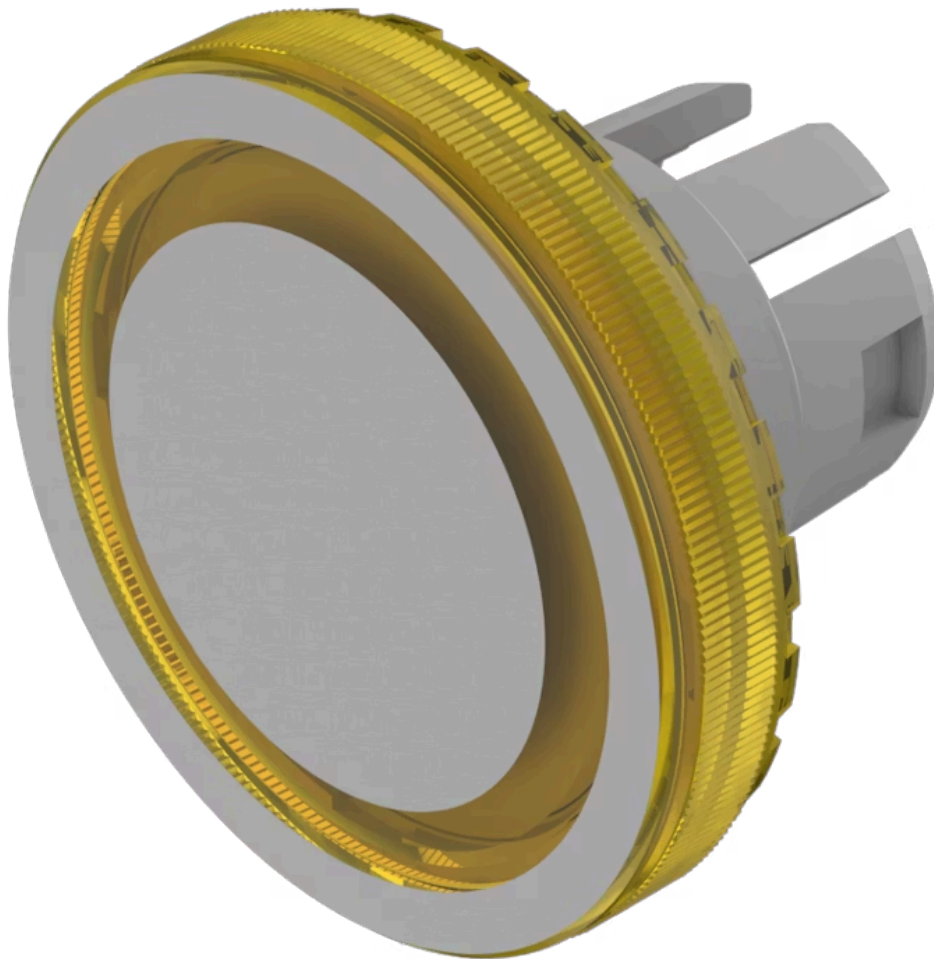

Lens

84-
7111.401

Distribution by
Farnell

<https://farnell.eao.com/component/84-7111.401...>

Your product:

84-7111.401 Lens

Loading ...

FRONT

Front form: Round

OPERATING-/INDICATION PART

Lens colour: Yellow

Lens material: Plastic

Lens illumination: Illuminated

Lens shape: Flush

Lens optics: transparent

Lens type: Level with front bezel

Symbol: Ring

Shape of illumination: Ring

MECHANICAL CHARACTERISTICS

Weight: 0.001 kg

CERTIFICATE

REACH: REACH compliant

RoHS: RoHS compliant

OTHER

Short Description: Lens, Ø 19.7 mm, Illuminated, Ring, Yellow, Flush, Plastic

Dimension: Ø 19.7 mm

Hints:

The silvery coat is being applied on the lens (screen print) with an additional protective lacquer. Further information see Technical data