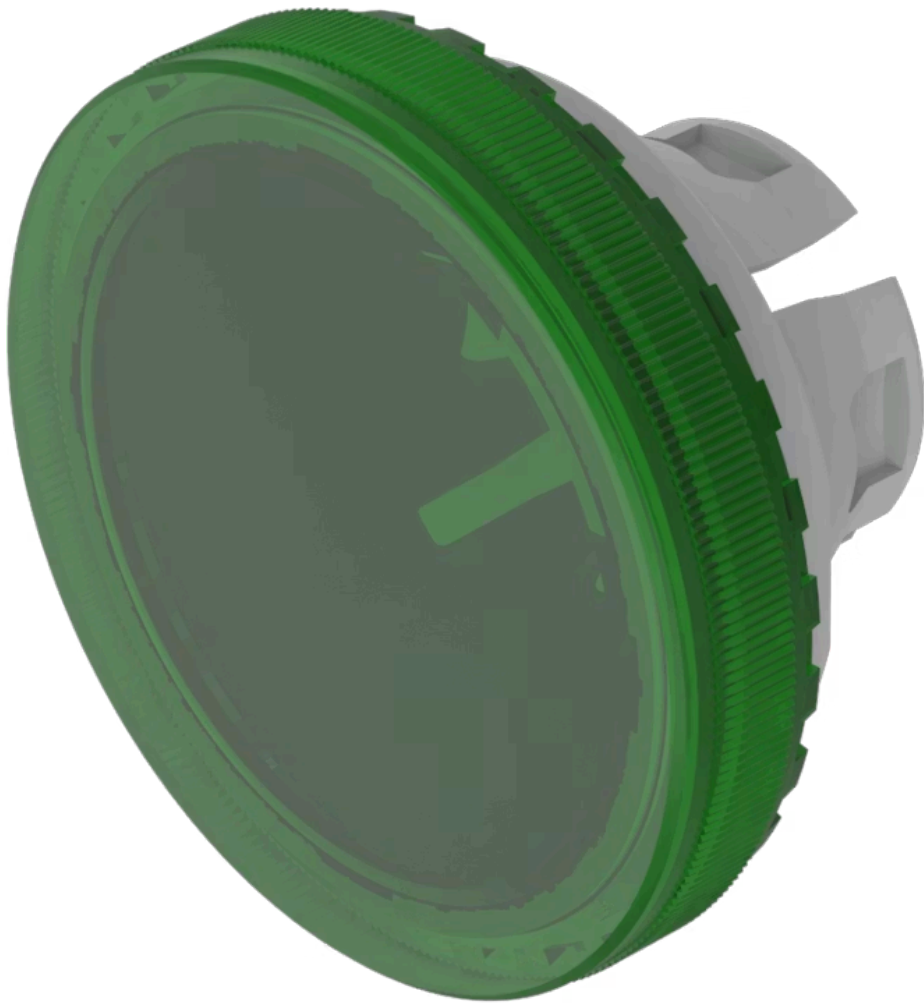

Lens

84-
7111.500

Distribution by
Farnell

<https://farnell.eao.com/component/84-7111.500...>

Your product:

84-7111.500 Lens

Loading ...

FRONT

Front form: Round

OPERATING-/INDICATION PART

Lens colour: Green

Lens material: Plastic

Lens illumination: Illuminated

Lens shape: Flush

Lens optics: transparent

Lens type: Level with front bezel

Symbol: No Symbol

Shape of illumination: Front

MECHANICAL CHARACTERISTICS

Weight: 0.001 kg

CERTIFICATE

REACH: REACH compliant

RoHS: RoHS compliant

OTHER

Short Description: Lens, Ø 19.7 mm, Illuminated, No Symbol, Green, Flush, Plastic

Dimension: Ø 19.7 mm

Description component:

Material lens: Plastic as per UL94 V2