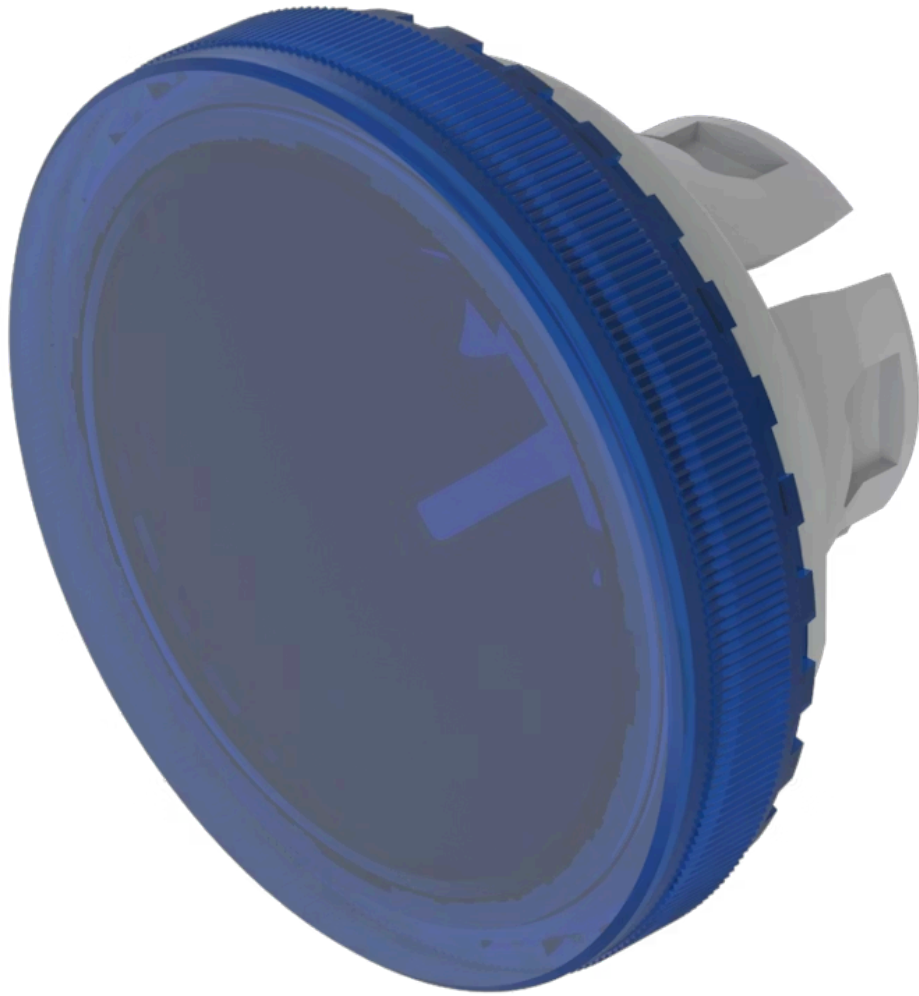

Lens

84-
7111.600

Distribution by
Farnell

<https://farnell.eao.com/component/84-7111.600...>