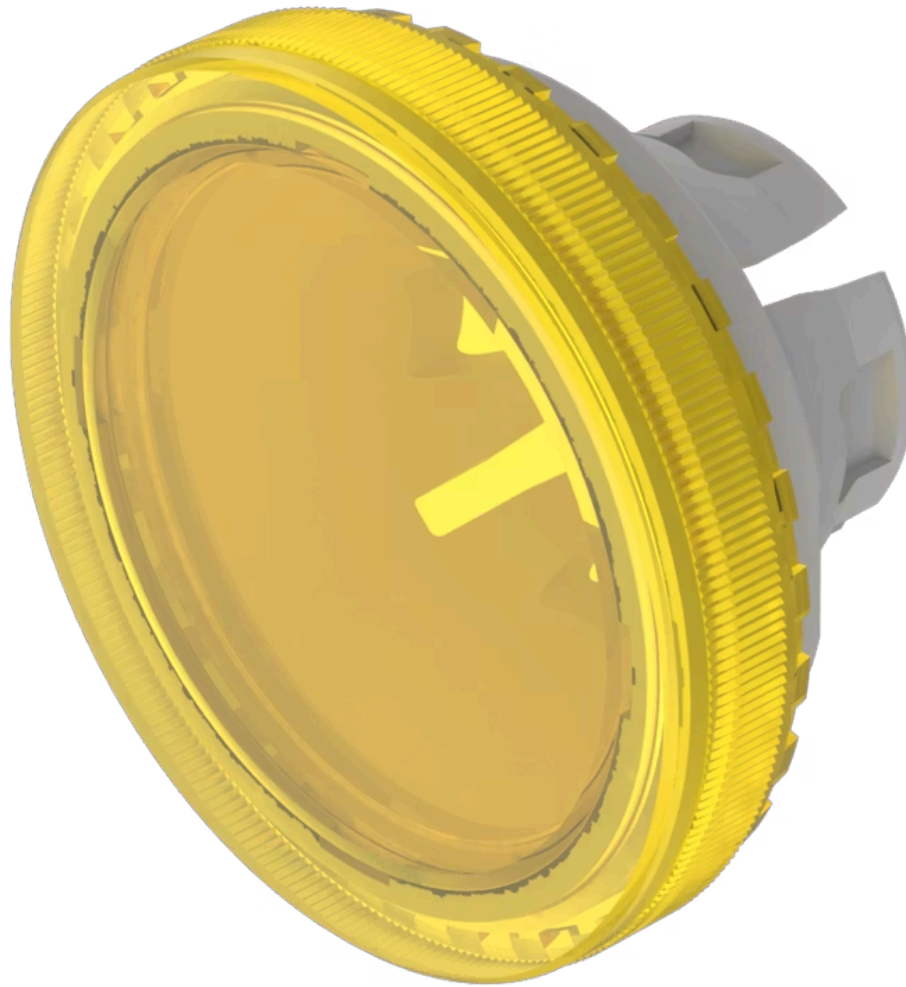

Lens

84-
7115.400

Distribution by
Farnell

<https://farnell.eao.com/component/84-7115.400...>

Your product:

84-7115.400 Lens

Loading ...

FRONT

Front form: Round

OPERATING-/INDICATION PART

Lens colour: Yellow

Lens material: Plastic

Lens illumination: Illuminated

Lens shape: Flush

Lens optics: transparent

Lens type: Raised above front bezel

Symbol: No Symbol

Shape of illumination: Front

MECHANICAL CHARACTERISTICS

Weight: 0.002 kg

CERTIFICATE

REACH: REACH compliant

RoHS: RoHS compliant

OTHER

Short Description: Lens, Ø 19.7 mm, Illuminated, No Symbol, Yellow, Flush, Plastic

Dimension: Ø 19.7 mm

Description component:

Material lens: Plastic as per UL94 V2