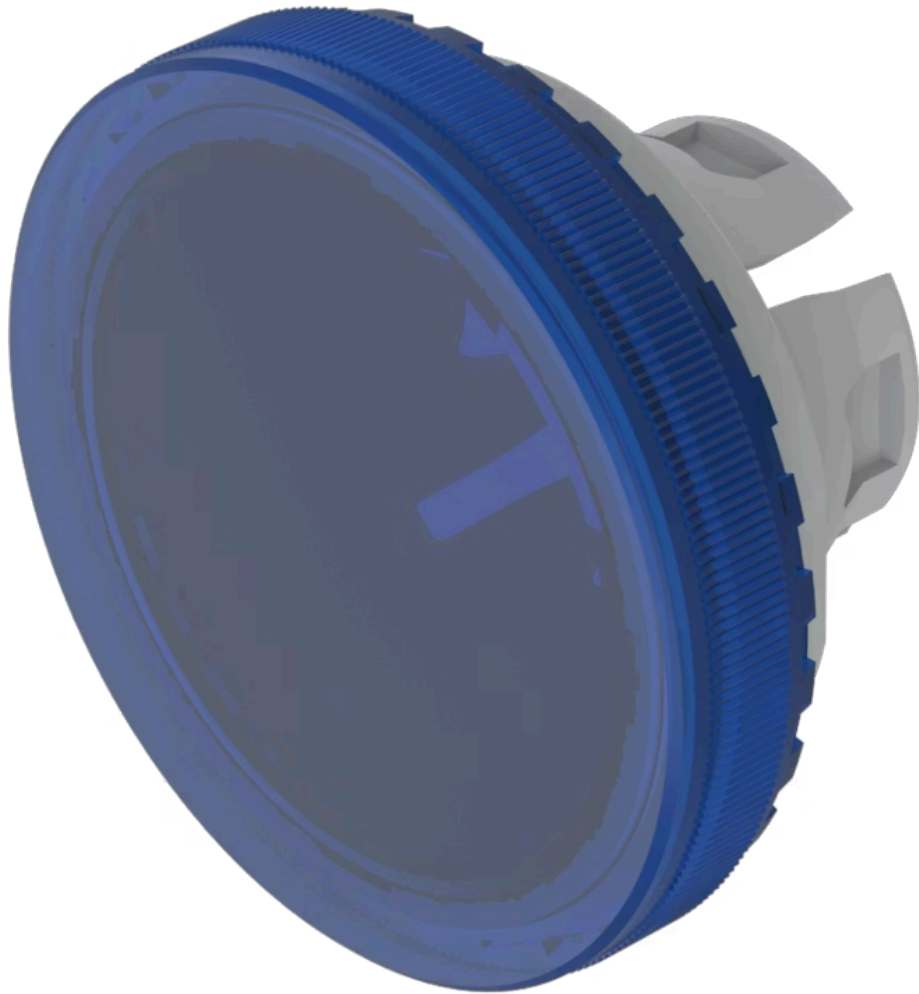

Lens

84-
7115.600

Distribution by
Farnell

<https://farnell.eao.com/component/84-7115.600...>