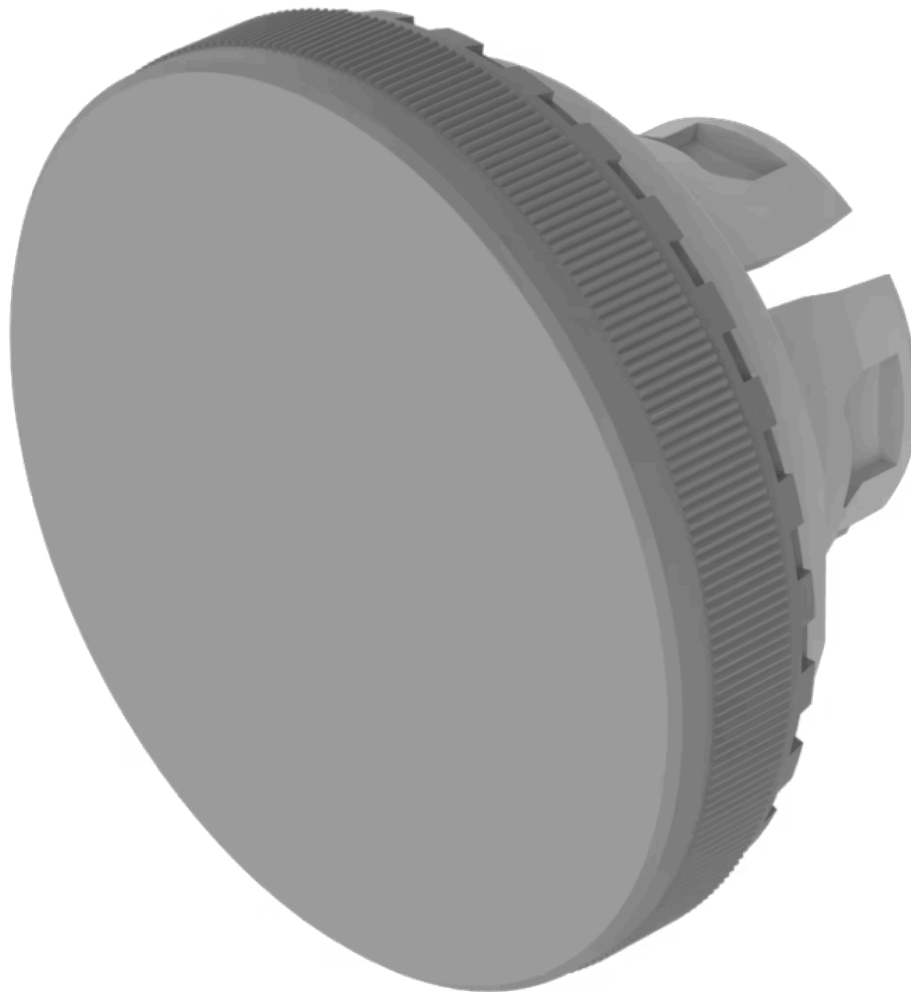

Lens

84-
7125.800

Distribution by
Farnell