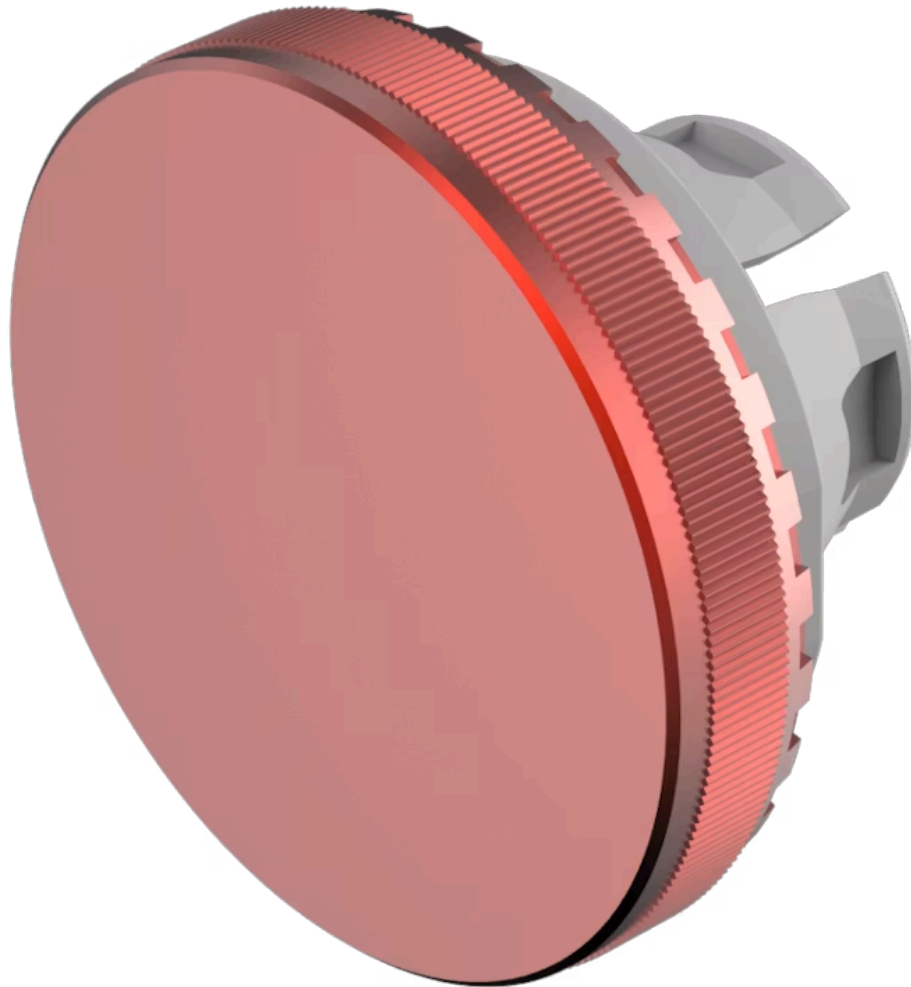

Lens

84-
7201.200

Distribution by
Farnell

<https://farnell.eao.com/component/84-7201.200...>

Your product:

84-7201.200 Lens

Loading ...

FRONT

Front form: Round

OPERATING-/INDICATION PART

Lens colour: Red

Lens material: Aluminium

Lens illumination: Non illuminated

Lens shape: Flush

Lens optics: opaque

Lens type: Level with front bezel

Symbol: No Symbol

MECHANICAL CHARACTERISTICS

Weight: 0.002 kg

CERTIFICATE

REACH: REACH compliant

RoHS: RoHS compliant

OTHER

Short Description:

Lens, Ø 19.7 mm, Non illuminated, No Symbol, Red, Flush, Aluminium

Dimension:

Ø 19.7 mm

Hints:

The colour of anodised aluminium parts can vary due to technical production reasons