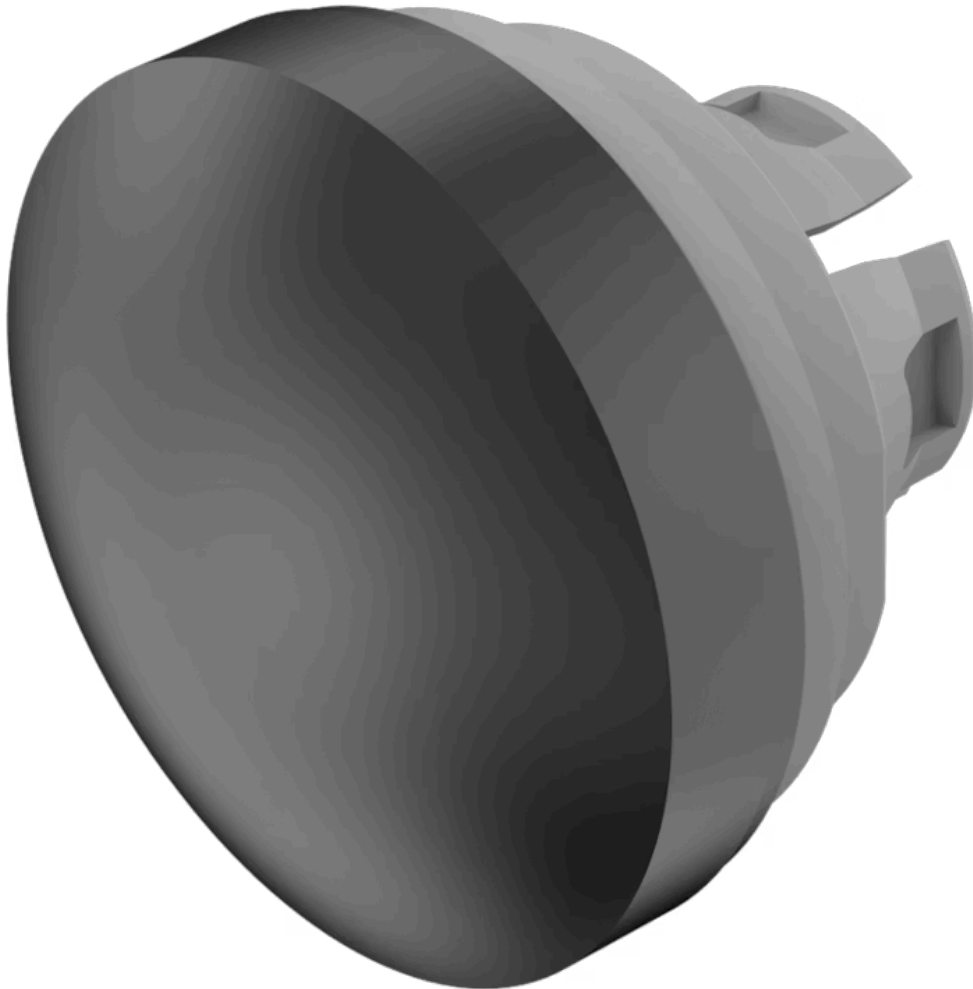

# Lens

84-  
7202.000

Distribution by  
Farnell

<https://farnell.eao.com/component/84-7202.000...>

Your product:

---

84-7202.000  
Lens

#### FRONT

**Front form:** Round

#### OPERATING-/INDICATION PART

**Lens colour:** Black

**Lens material:** Aluminium

**Lens illumination:** Non illuminated

**Lens shape:** Convex

**Lens optics:** opaque

**Lens type:** Level with front bezel

#### OTHER

**Short Description:**

Lens, Ø 19.7 mm, Non illuminated, No Symbol, Black, Convex, Aluminium

**Dimension:**

Ø 19.7 mm

**Hints:**

The colour of anodised aluminium parts can vary due to technical production reasons