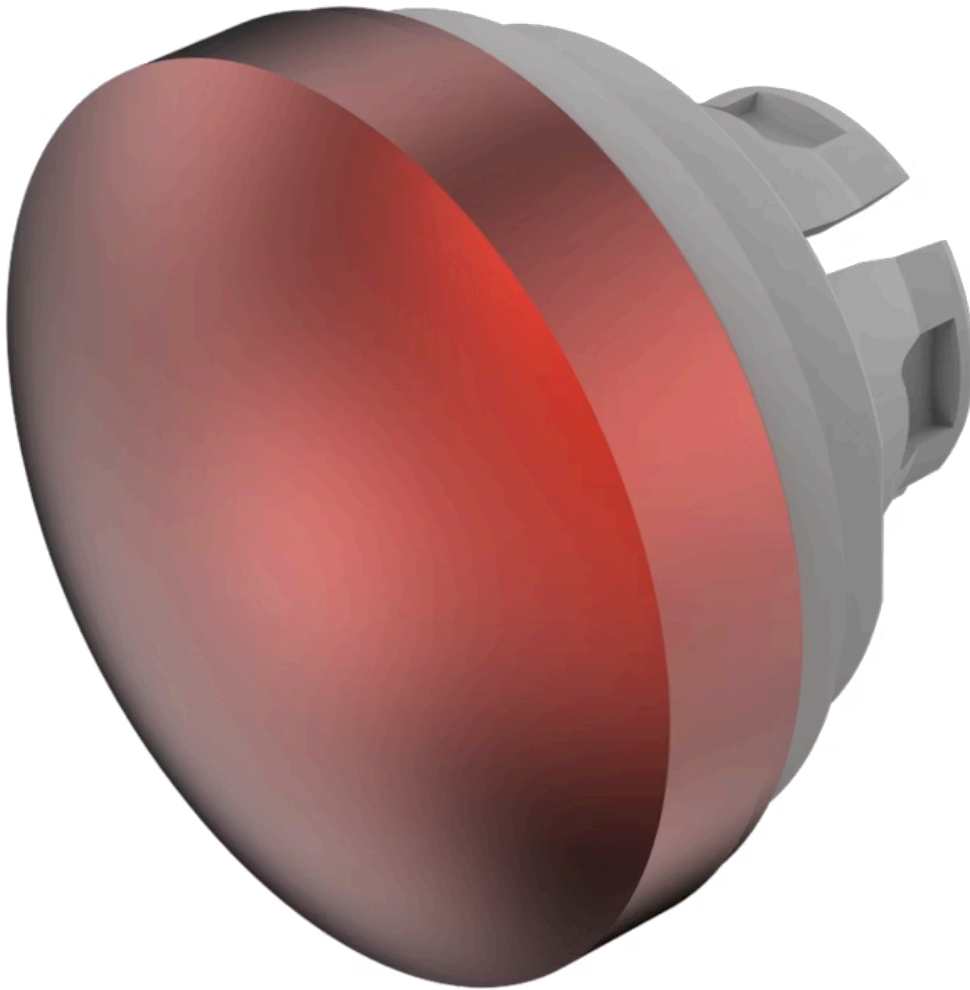

Lens

84-
7202.200A

Distribution by
Farnell

<https://farnell.eao.com/component/84-7202.200...>

Your product:

84-7202.200A Lens

Loading ...

FRONT

Front form: Round

OPERATING-/INDICATION PART

Lens colour: Red

Lens material: Aluminium

Lens illumination: Non illuminated

Lens shape: Convex

Lens optics: opaque

Lens type: Raised above front bezel

Symbol: No Symbol

MECHANICAL CHARACTERISTICS

Weight: 0.004 kg

CERTIFICATE

REACH: REACH compliant

RoHS: RoHS compliant

OTHER

Short Description:

Lens, Ø 19.7 mm, Non illuminated, No Symbol, Red, Convex, Aluminium

Dimension:

Ø 19.7 mm

Hints:

The colour of anodised aluminium parts can vary due to technical production reasons