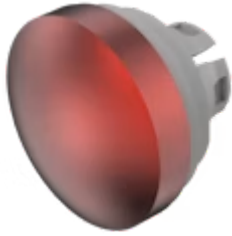

Lens

84-
7202.200A

Distribution by
Farnell

<https://farnell.eao.com/component/84-7202.200...>

Your product:

84-7202.200A Lens

Loading ...

FRONT

Front form: Round

OPERATING-/INDICATION PART

Lens colour: Red

Lens material: Aluminium

Lens illumination: Non illuminated

Lens shape: Convex

Lens optics: opaque

Lens type: Raised above front bezel

Lens, Ø 19.7 mm, Non illuminated, No Symbol, Red, Convex, Aluminium

Dimension:

Ø 19.7 mm

Hints:

The colour of anodised aluminium parts can vary due to technical production reasons