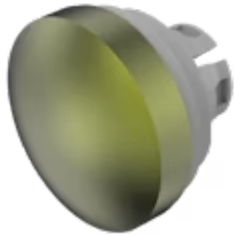

Lens

84-
7202.500

Distribution by
Farnell

<https://farnell.eao.com/component/84-7202.500...>

Your product:

84-7202.500 Lens

Loading ...

FRONT

Front form: Round

OPERATING-/INDICATION PART

Lens colour: Olive green

Lens material: Aluminium

Lens illumination: Non illuminated

Lens shape: Convex

Lens optics: opaque

Lens type: Level with front bezel

Lens, Ø 19.7 mm, Non illuminated, No Symbol, Olive green, Convex, Aluminium

Dimension:

Ø 19.7 mm

Hints:

The colour of anodised aluminium parts can vary due to technical production reasons