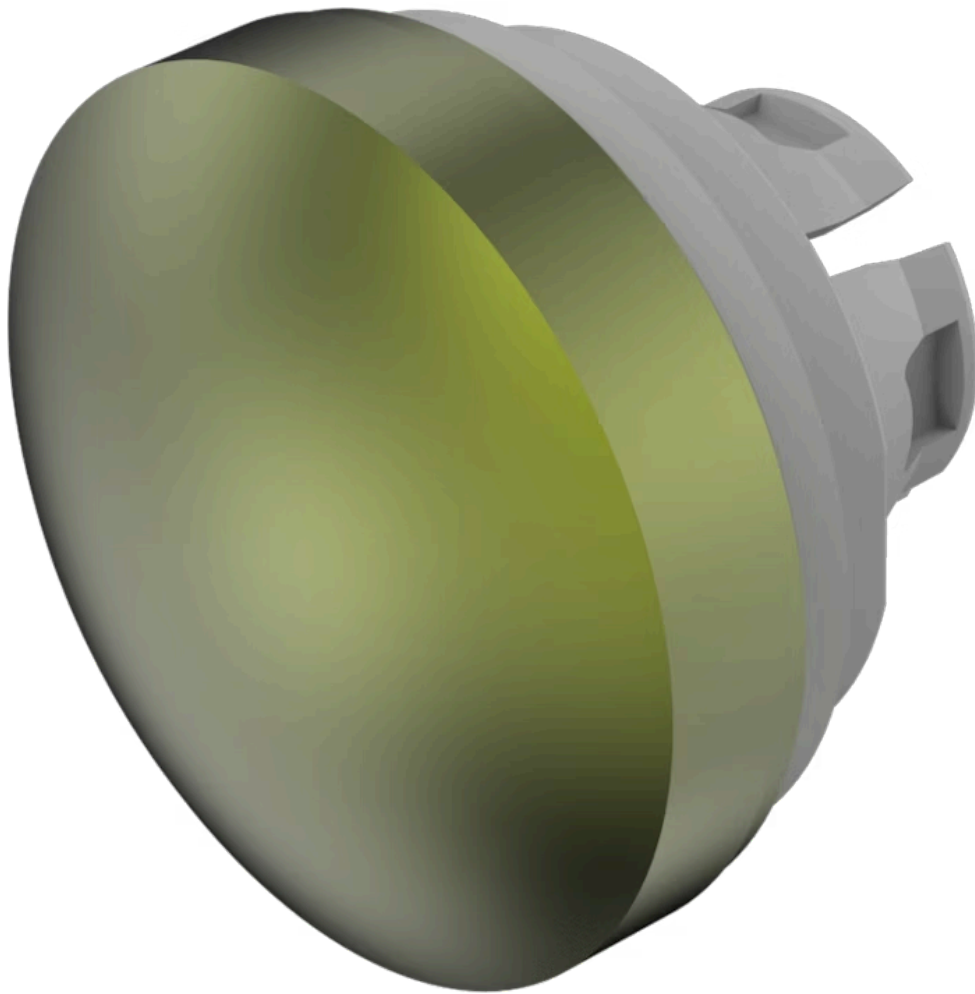

Lens

84-
7202.500

Distribution by
Farnell

<https://farnell.eao.com/component/84-7202.500...>

Your product:

84-7202.500 Lens

Loading ...

FRONT

Front form: Round

OPERATING-/INDICATION PART

Lens colour: Olive green

Lens material: Aluminium

Lens illumination: Non illuminated

Lens shape: Convex

Lens optics: opaque

Lens type: Level with front bezel

Symbol: No Symbol

MECHANICAL CHARACTERISTICS

Weight: 0.003 kg

CERTIFICATE

REACH: REACH compliant

RoHS: RoHS compliant

OTHER

Short Description: Lens, Ø 19.7 mm, Non illuminated, No Symbol, Olive green, Convex, Aluminium

Dimension: Ø 19.7 mm

Hints: The colour of anodised aluminium parts can vary due to technical production reasons