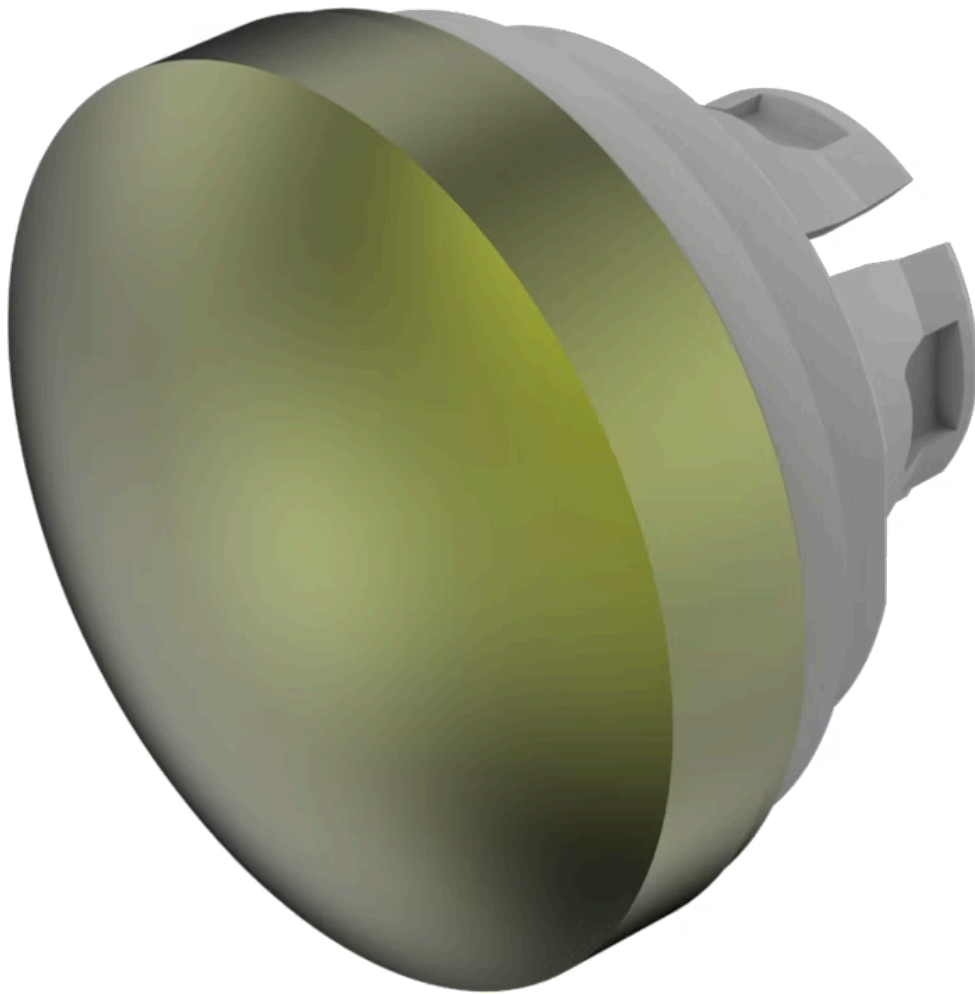

Lens

84-
7202.500

Distribution by
Farnell

<https://farnell.eao.com/component/84-7202.500...>

Your product:

84-7202.500 Lens

Loading ...

FRONT

Front form: Round

OPERATING-/INDICATION PART

Lens colour: Olive green

Lens material: Aluminium

Lens illumination: Non illuminated

Lens shape: Convex

Lens optics: opaque

Lens type: Level with front bezel

Symbol: No Symbol

MECHANICAL CHARACTERISTICS

Weight: 0.003 kg

CERTIFICATE

REACH: REACH compliant

RoHS: RoHS compliant

OTHER

Short Description:

Lens, Ø 19.7 mm, Non illuminated, No Symbol, Olive green, Convex, Aluminium

Dimension:

Ø 19.7 mm

Hints:

The colour of anodised aluminium parts can vary due to technical production reasons