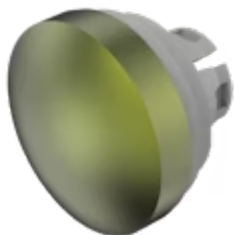

Lens

84-
7202.500

Distribution by
Farnell

<https://farnell.eao.com/component/84-7202.500...>

Your product:

84-7202.500 Lens

Loading ...

FRONT

Front form: Round

OPERATING-/INDICATION PART

Lens colour: Olive green

Lens material: Aluminium

Lens illumination: Non illuminated

Lens shape: Convex

Lens optics: opaque

Lens type: Level with front bezel

Symbol: No Symbol

MECHANICAL CHARACTERISTICS

Weight: 0.003 kg

CERTIFICATE

REACH: REACH compliant

RoHS: RoHS compliant

OTHER

Short Description: Lens, Ø 19.7 mm, Non illuminated, No Symbol, Olive green, Convex, Aluminium

Dimension: Ø 19.7 mm

Hints: The colour of anodised aluminium parts can vary due to technical production reasons