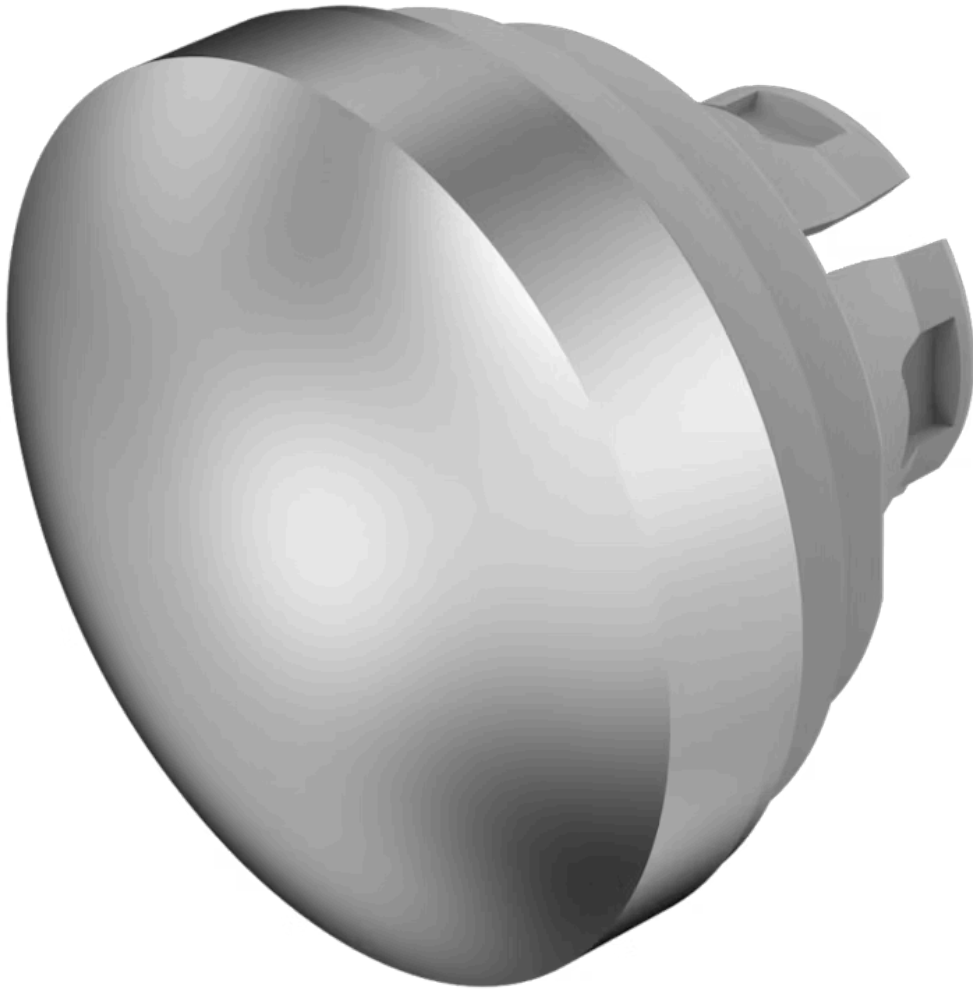

Lens

84-
7202.800

Distribution by
Farnell

<https://farnell.eao.com/component/84-7202.800...>

Your product:

84-7202.800 Lens

Loading ...

FRONT

Front form: Round

OPERATING-/INDICATION PART

Lens colour: Nature

Lens material: Aluminium

Lens illumination: Non illuminated

Lens shape: Convex

Lens optics: opaque

Lens type: Level with front bezel

Symbol: No Symbol

MECHANICAL CHARACTERISTICS

Weight: 0.003 kg

CERTIFICATE

REACH: REACH compliant

RoHS: RoHS compliant

OTHER

Short Description:

Lens, Ø 19.7 mm, Non illuminated, No Symbol, Nature, Convex, Aluminium

Dimension:

Ø 19.7 mm

Hints:

The colour of anodised aluminium parts can vary due to technical production reasons