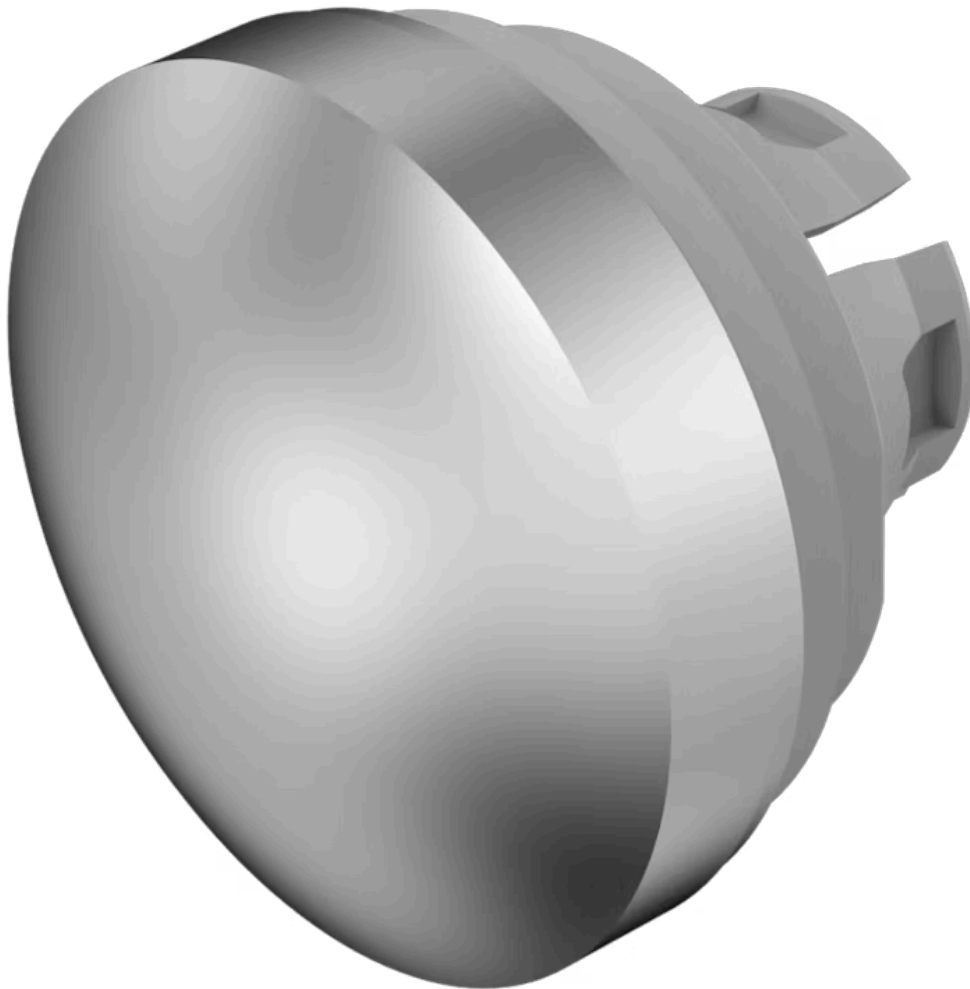

# Lens

84-  
7202.800A

Distribution by  
Farnell

<https://farnell.eao.com/component/84-7202.800...>

Your product:

---

## 84-7202.800A Lens

*Loading ...*

### OPERATING-/INDICATION PART

**Lens colour:** Nature

**Lens material:** Aluminium

**Lens illumination:** Non illuminated

**Lens shape:** Convex

**Lens optics:** opaque

**Lens type:** Raised above front bezel

### OTHER

**Short Description:**

Lens, Ø 19.7 mm, Non illuminated, No Symbol, Nature, Convex, Aluminium

**Dimension:**

Ø 19.7 mm

**Hints:**

The colour of anodised aluminium parts can vary due to technical production reasons