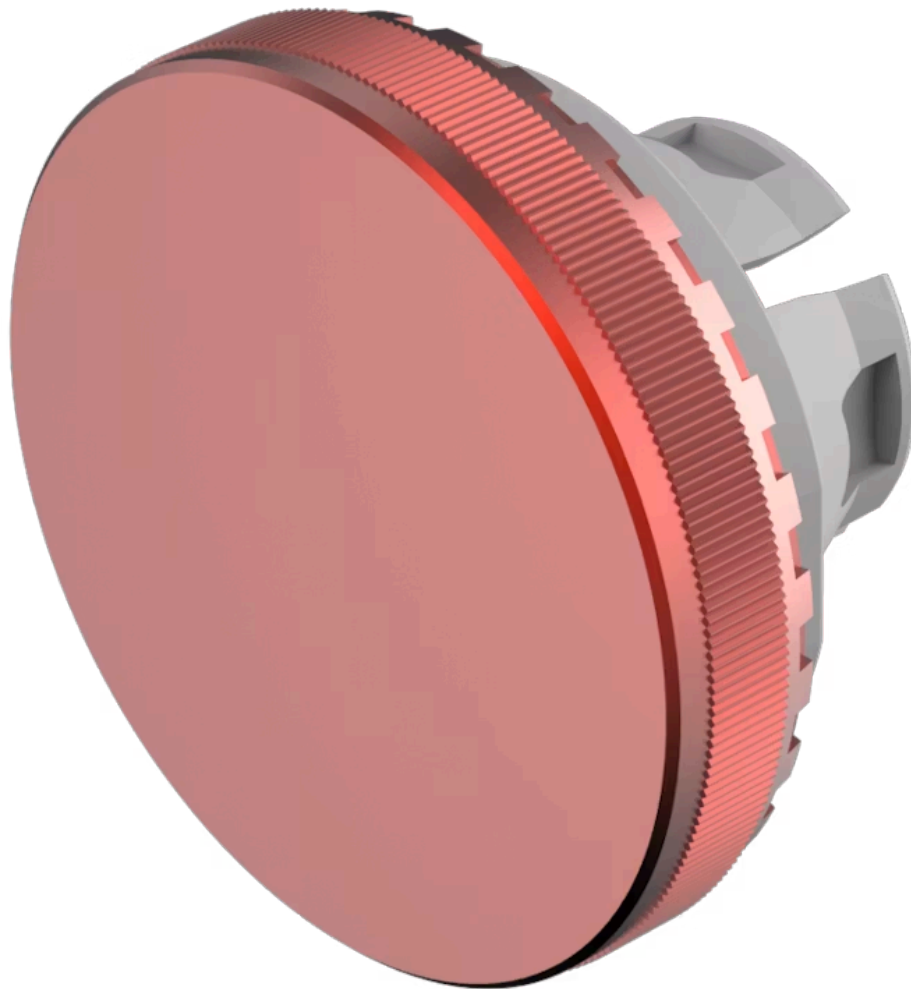

Lens

84-
7205.200

Distribution by
Farnell

<https://farnell.eao.com/component/84-7205.200...>

Your product:

84-7205.200 Lens

Loading ...

FRONT

Front form: Round

OPERATING-/INDICATION PART

Lens colour: Red

Lens material: Aluminium

Lens illumination: Non illuminated

Lens shape: Flush

Lens optics: opaque

Lens type: Raised above front bezel

Symbol: No Symbol

MECHANICAL CHARACTERISTICS

Weight: 0.002 kg

CERTIFICATE

REACH: REACH compliant

RoHS: RoHS compliant

OTHER

Short Description:

Lens, Ø 19.7 mm, Non illuminated, No Symbol, Red, Flush, Aluminium

Dimension:

Ø 19.7 mm

Hints:

The colour of anodised aluminium parts can vary due to technical production reasons