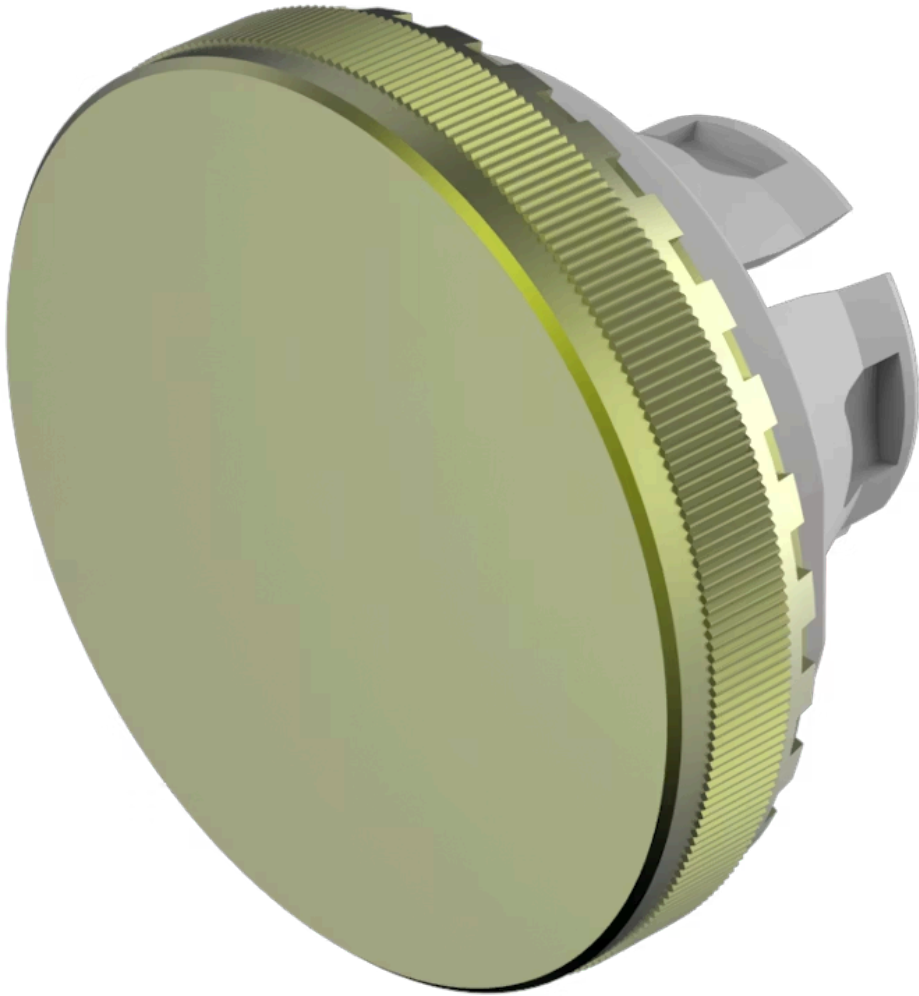

Lens

84-
7205.500A

Distribution by
Farnell

<https://farnell.eao.com/component/84-7205.500...>

Your product:

84-7205.500A Lens

Loading ...

FRONT

Front form: Round

OPERATING-/INDICATION PART

Lens colour: Olive green

Lens material: Aluminium

Lens illumination: Non illuminated

Lens shape: Flush

Lens optics: opaque

Lens type: Raised above front bezel

Symbol: No Symbol

MECHANICAL CHARACTERISTICS

Weight: 0.003 kg

CERTIFICATE

REACH: REACH compliant

RoHS: RoHS compliant

OTHER

Short Description: Lens, Ø 19.7 mm, Non illuminated, No Symbol, Olive green, Flush, Aluminium

Dimension: Ø 19.7 mm

Hints: The colour of anodised aluminium parts can vary due to technical production reasons