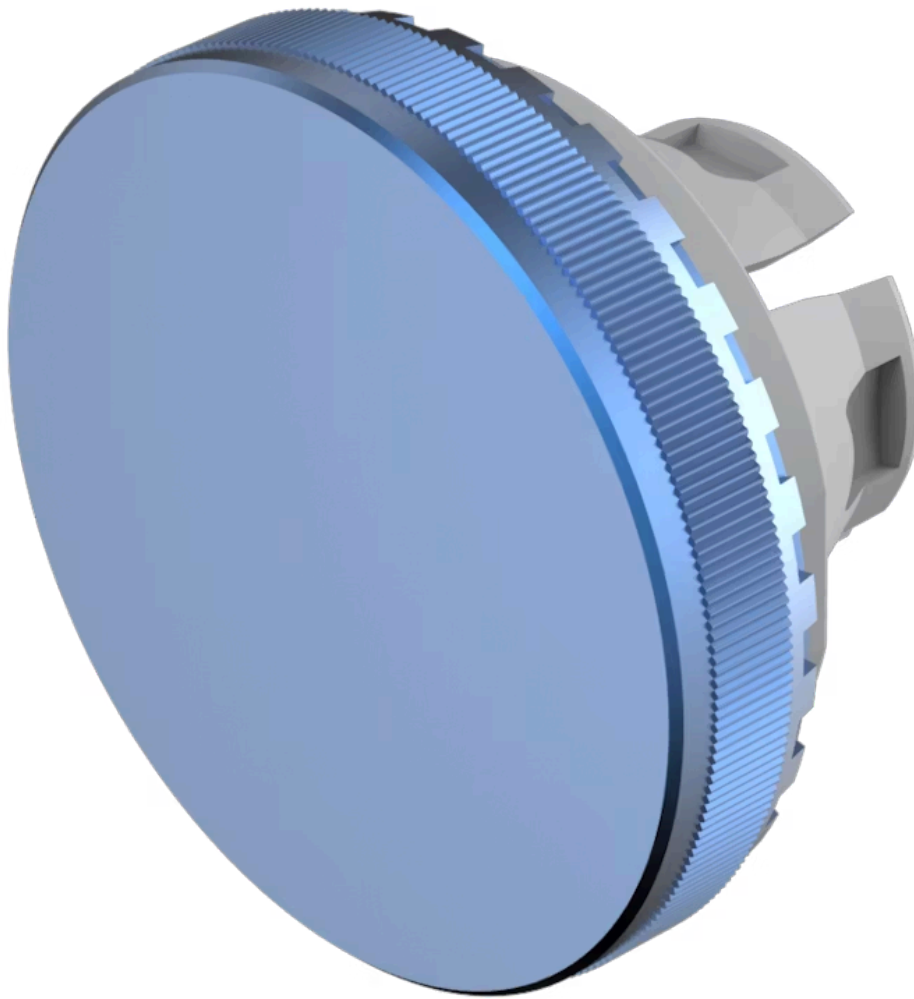

# Lens

84-  
7205.600A

Distribution by  
Farnell

<https://farnell.eao.com/component/84-7205.600...>

Your product:

---

## 84-7205.600A Lens

*Loading ...*

### OPERATING-/INDICATION PART

**Lens colour:** Blue

**Lens material:** Aluminium

**Lens illumination:** Non illuminated

**Lens shape:** Flush

**Lens optics:** opaque

**Lens type:** Raised above front bezel

### OTHER

**Short Description:**

Lens, Ø 19.7 mm, Non illuminated, No Symbol, Blue, Flush, Aluminium

**Dimension:**

Ø 19.7 mm

**Hints:**

The colour of anodised aluminium parts can vary due to technical production reasons