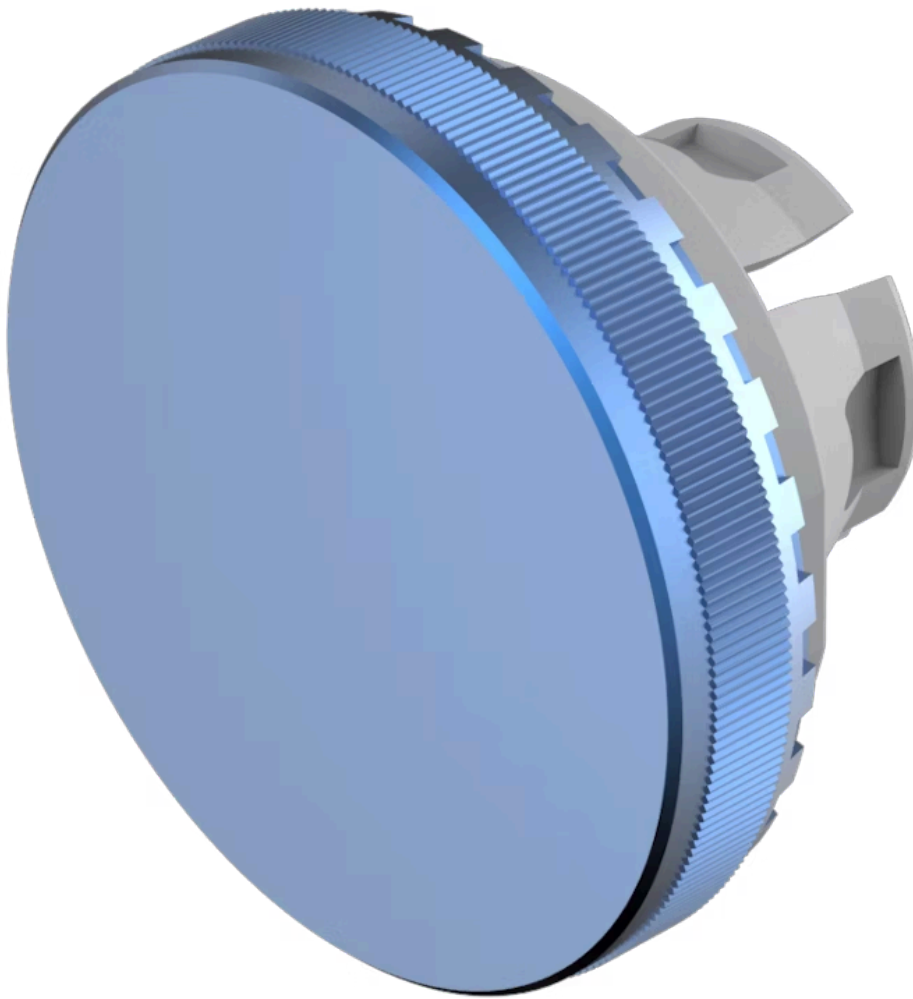

# Lens

84-  
7205.600A

Distribution by  
Farnell

<https://farnell.eao.com/component/84-7205.600...>

Your product:

---

## 84-7205.600A Lens

### OPERATING-/INDICATION PART

**Lens colour:** Blue

**Lens material:** Aluminium

**Lens illumination:** Non illuminated

**Lens shape:** Flush

**Lens optics:** opaque

**Lens type:** Raised above front bezel

### OTHER

**Short Description:**

Lens, Ø 19.7 mm, Non illuminated, No Symbol, Blue, Flush, Aluminium

**Dimension:**

Ø 19.7 mm

**Hints:**

The colour of anodised aluminium parts can vary due to technical production reasons