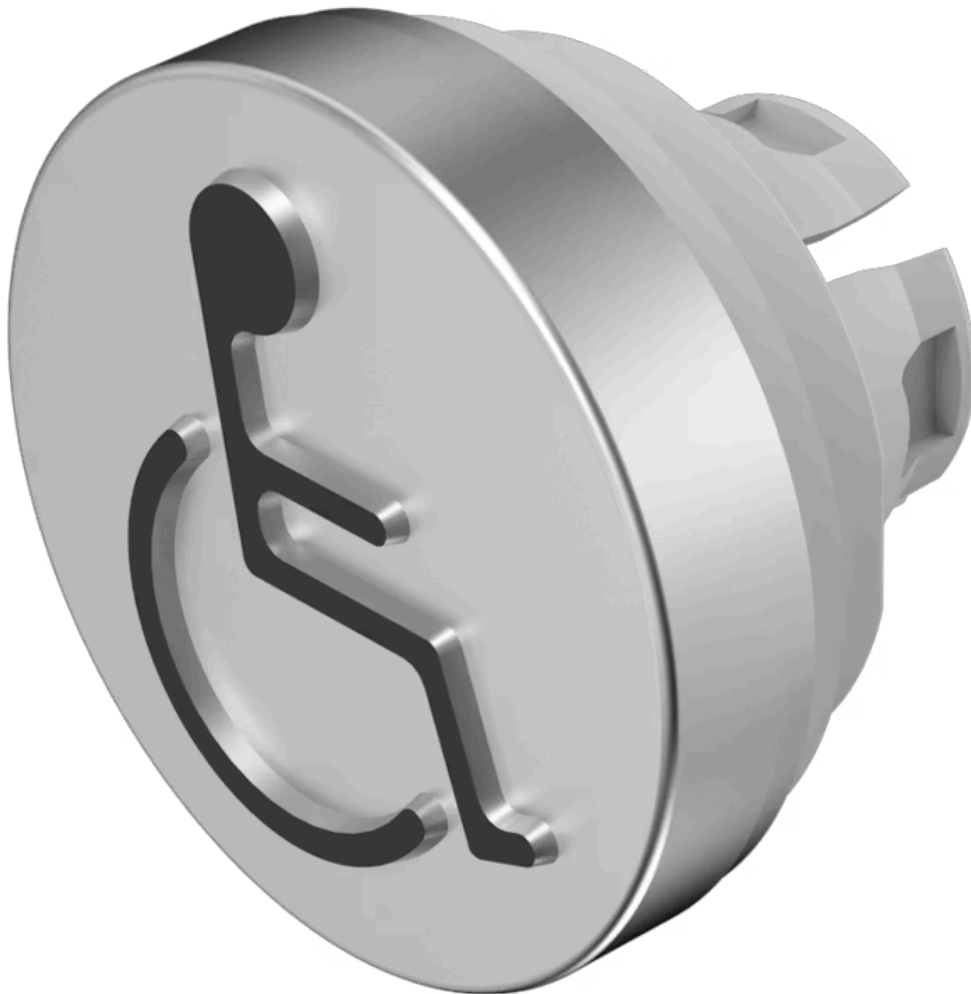

Lens

84-
7205.805A

Distribution by
Farnell

<https://farnell.eao.com/component/84-7205.805...>