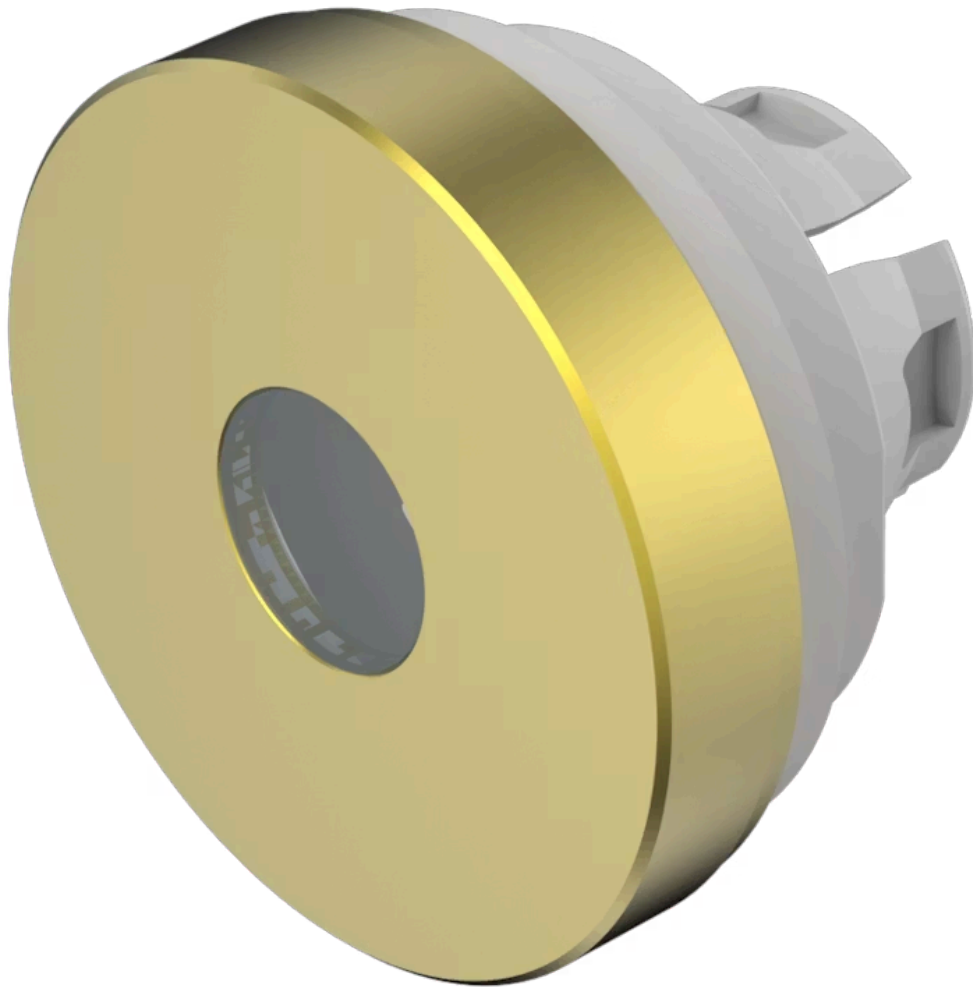

# Lens

84-  
7211.400

Distribution by  
Farnell

<https://farnell.eao.com/component/84-7211.400...>

Your product:

---

## 84-7211.400 Lens

*Loading ...*

### OPERATING-/INDICATION PART

**Lens colour:** Gold

**Lens material:** Aluminium

**Lens illumination:** Illuminated

**Lens shape:** Flush

**Lens optics:** opaque

**Lens type:** Level with front bezel

**Symbol:** No Symbol

### OTHER

**Short Description:** Lens, Ø 19.7 mm, Illuminated, No Symbol, Gold, Flush, Aluminium

**Dimension:** Ø 19.7 mm

**Hints:**

The colour of anodised aluminium parts can vary due to technical production reasons