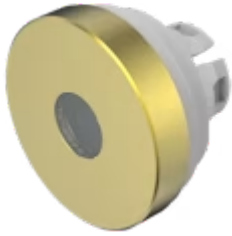

# Lens

84-  
7211.400

Distribution by  
Farnell

<https://farnell.eao.com/component/84-7211.400...>

Your product:

---

## 84-7211.400 Lens

*Loading ...*

### OPERATING-/INDICATION PART

**Lens colour:** Gold

**Lens material:** Aluminium

**Lens illumination:** Illuminated

**Lens shape:** Flush

**Lens optics:** opaque

**Lens type:** Level with front bezel

**Symbol:** No Symbol

### OTHER

**Short Description:** Lens, Ø 19.7 mm, Illuminated, No Symbol, Gold, Flush, Aluminium

**Dimension:** Ø 19.7 mm

**Hints:**

The colour of anodised aluminium parts can vary due to technical production reasons