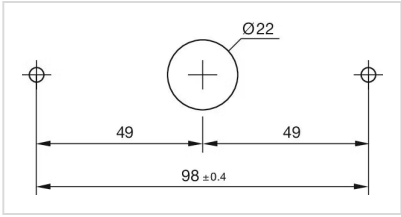

Dimension drawings: